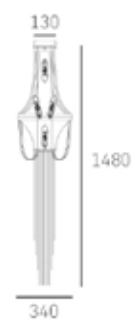

| FINISH

shiny nickel