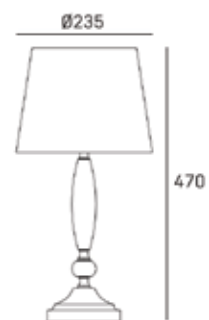

| FINISH

chrome

Shade available:
white