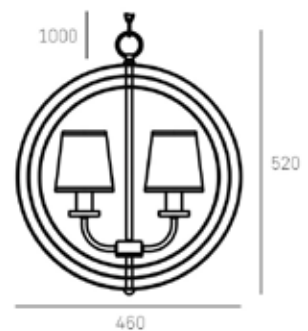

| P03967CH BK

*The height can be adjusted by removing chain links or selected rods.