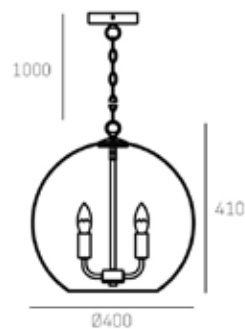

*The height can be adjusted by removing chain links or selected rods.