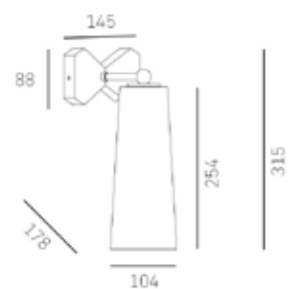

BOW™ W01169BK

Designer: Magda Fornal

SPECIFICATION

TECHNICAL

1lt wall lamp
1 x 40W MAX
E27 (not included)
220-240V, 50/60Hz
CE IP20

MATERIALS

solid brass, metal, glass

FINISH

black & brass
brass

| W01176BR