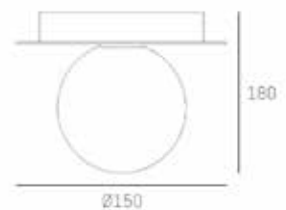

CAPE TOWN

W01063BR

SPECIFICATION

| TECHNICAL

1lt wall/ceiling
1 x 7W MAX
G9 (not included)
220-240V, 50/60Hz
CE Ⓢ IP20

| MATERIALS

metal, glass

| FINISH

brass
chrome
matt black

| W01766CH

| W01834BK