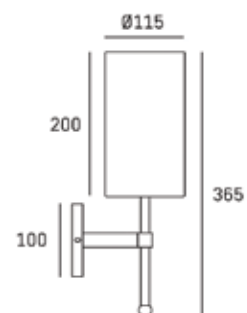

| W01987WH NI