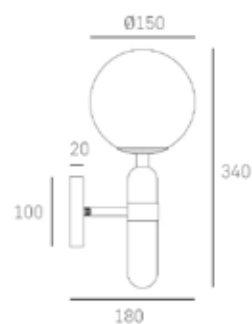

LA SPEZIA W01350BK

SPECIFICATION

| TECHNICAL

1lt wall lamp
1 x 40W MAX
E27 (not included)
220-240V, 50/60Hz
CE Ⓢ IP20

| MATERIALS

metal, marble, glass

| FINISH

black
brass

| W01343BR