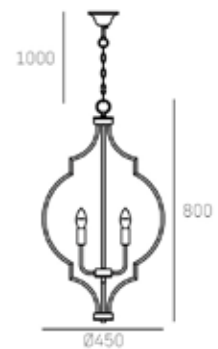

*The height can be adjusted by removing chain links or selected rods.