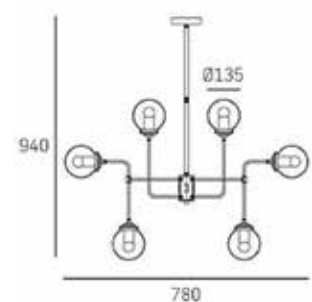

MATERIALS

metal, glass

FINISH

black, brass

HANGING

Min drop*: 94cm
Max drop*: 94cm

*The height can be adjusted by removing chain links or selected rods.

ROTTERDAM