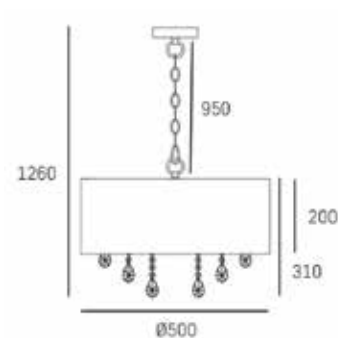

10lt chandelier
10 x 40W MAX
E14, GU10 (not included)
220-240V, 50/60Hz
CE Ⓢ IP20

MATERIALS

metal

FINISH

shiny nickel

HANGING

Min drop*: 127cm
Max drop*: 197cm

*The height can be adjusted by removing chain links or selected rods.

Min drop*: 59cm
Max drop*: 156cm

*The height can be adjusted by removing chain links or selected rods.

SINGAPORE

P05390AG

SPECIFICATION

TECHNICAL

5lt chandelier
5 x 40W MAX
E14 (not included)
220-240V, 50/60Hz
CE Ⓢ IP20

MATERIALS

metal, crystal, fabric

FINISH

chrome

Shade available:
silver

HANGING

Min drop*: 33cm
Max drop*: 112cm

*The height can be adjusted by removing chain links or selected rods.