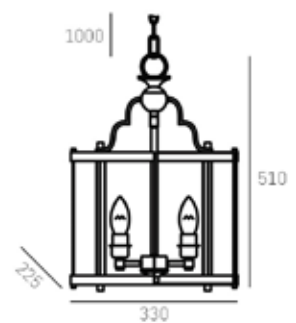

*The height can be adjusted by removing chain links or selected rods.

MIAMI

P08018CH

SPECIFICATION

TECHNICAL

8lt pendant
8 x 40W MAX
E27 (not included)
220-240V, 50/60Hz
CE Ⓢ IP20

MATERIALS

metal, glass