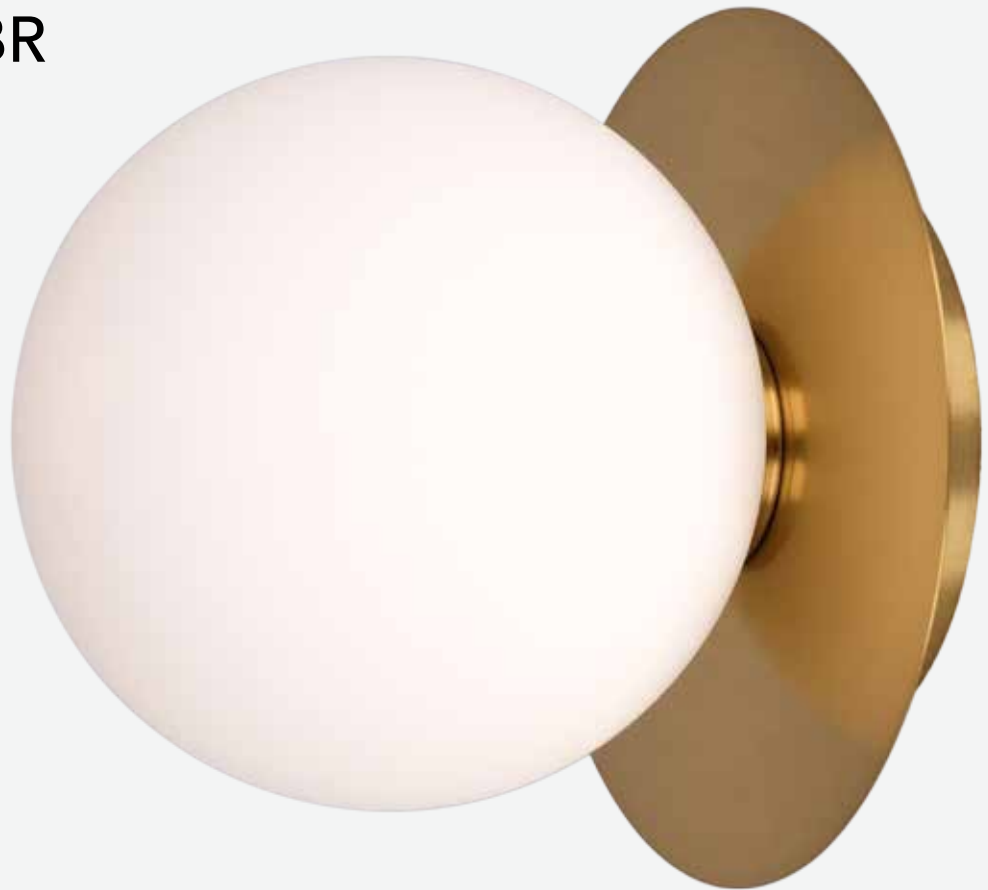

brass
chrome
matt black

| C01926CH

| C01933BK

CAPE TOWN

W01063BR

SPECIFICATION

| TECHNICAL

1lt wall/ceiling
1 x 7W MAX
G9 (not included)
220-240V, 50/60Hz
CE Ⓢ IP20