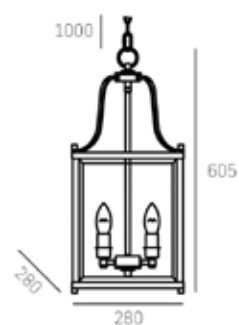

| MATERIALS

metal, glass

| FINISH

chrome

| HANGING

Min drop*: 81cm
Max drop*: 179cm

*The height can be adjusted by removing chain links or selected rods.

NEW YORK