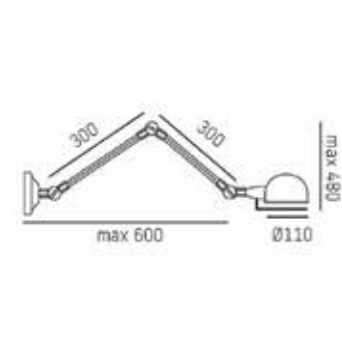

| FINISH

matt black

*The height can be adjusted by removing chain links or selected rods.