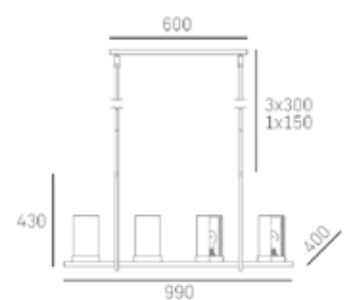

*The height can be adjusted by removing chain links or selected rods.