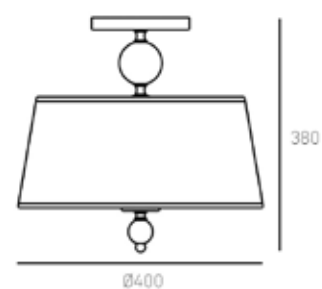

CANCUN

C03957WH

SPECIFICATION

| TECHNICAL

3lt ceiling
3 x 40W MAX
E14 (not included)
220-240V, 50/60Hz
CE Ⓢ IP20

| MATERIALS

metal, glass

| FINISH

chrome

Shade available:
white