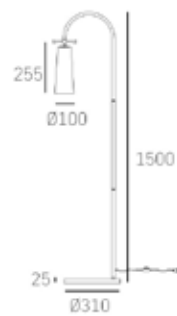

BOW™ F01145BK

Designer: Magda Fornal

SPECIFICATION

TECHNICAL

1lt floor lamp
1 x 40W MAX
E27 (not included)
220-240V, 50/60Hz
CE Ⓢ IP20

MATERIALS

solid brass, metal, glass,
marble

FINISH

black & brass
brass

| F01152BR