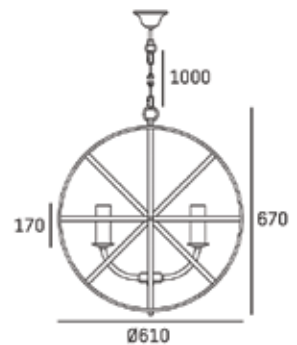

6lt pendant
6 x 40W MAX
E14 (not included)
220-240V, 50/60Hz
CE Ⓢ IP20

| MATERIALS

metal, glass

| FINISH

chrome

| HANGING

Min drop*: 87cm
Max drop*: 182cm

*The height can be adjusted by removing chain links or selected rods.