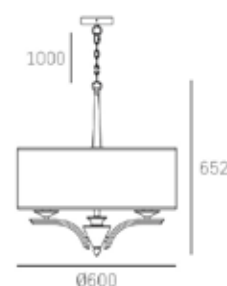

| P05803NI

*The height can be adjusted by removing chain links or selected rods.