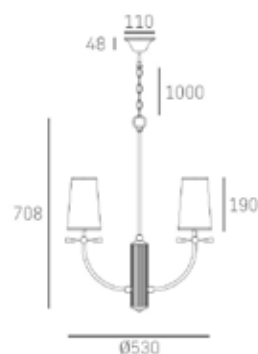

chrome

Shade available:
white

HANGING

Min drop*: 78cm
Max drop*: 78cm

*The height can be adjusted by removing chain links or selected rods.

BOW™

P04183BK

Designer: Magda Fornal

HANGING

Min drop*: 75cm
Max drop*: 175cm

| P04190BR

*The height can be adjusted by removing chain links or selected rods.

BOW™ P01121BK

Designer: Magda Fornal

SPECIFICATION

TECHNICAL