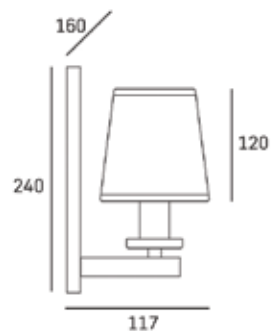

LONDON

W01014WH

SPECIFICATION

| TECHNICAL

1lt wall lamp
1 x 40W MAX
E14 (not included)
220-240V, 50/60Hz
CE Ⓢ IP20

| MATERIALS

metal, fabric

| FINISH

chrome

Shade available:
white
black

| W01014BK