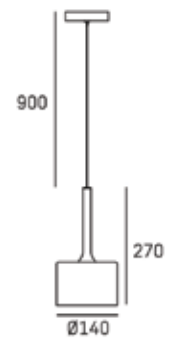

| HANGING

Min drop*: 31cm
Max drop*: 127cm

*The height can be adjusted by removing chain links or selected rods.