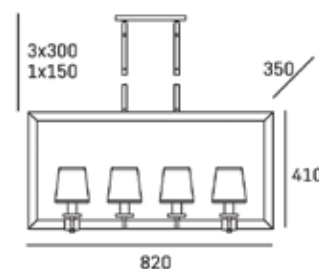

| FINISH

chrome

Shade available:
white
black

| HANGING

Min drop*: 61cm
Max drop*: 146cm

| P08038BK

*The height can be adjusted by removing chain links or selected rods.

LONDON