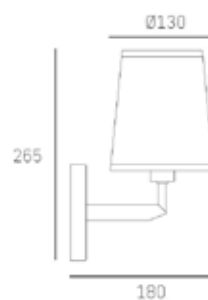

STOCKHOLM

W01650BK AU

SPECIFICATION

| TECHNICAL

1lt wall lamp
1 x 40W MAX
E14 (not included)
220-240V, 50/60Hz
CE Ⓢ IP20

| MATERIALS

metal, fabric

| FINISH

black, gold

Shade available:
white