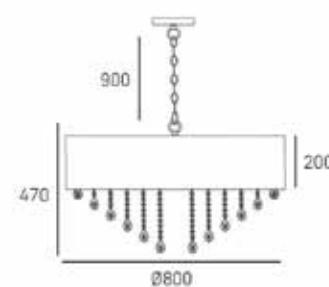

Min drop*: 59cm
Max drop*: 156cm

*The height can be adjusted by removing chain links or selected rods.

SINGAPORE

P05390AG

SPECIFICATION

TECHNICAL

5lt chandelier
5 x 40W MAX
E14 (not included)
220-240V, 50/60Hz
CE Ⓢ IP20