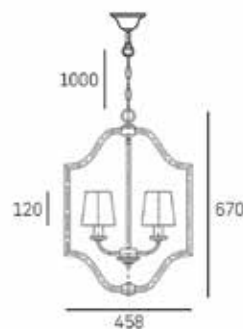

NEW YORK

P04380WH

SPECIFICATION

TECHNICAL

4lt chandelier
4 x 40W MAX
E14 (not included)
220-240V, 50/60Hz
CE Ⓢ IP20

MATERIALS

metal, crystal, fabric

FINISH

chrome
gold

Shade available:
white
black

HANGING

Min drop*: 83cm
Max drop*: 185cm

| P04667AU

| P04380BK

*The height can be adjusted by removing chain links or selected rods.