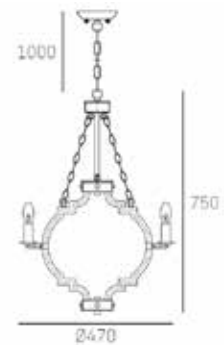

*The height can be adjusted by removing chain links or selected rods.