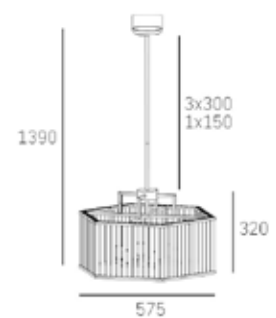

*The height can be adjusted by removing chain links or selected rods.