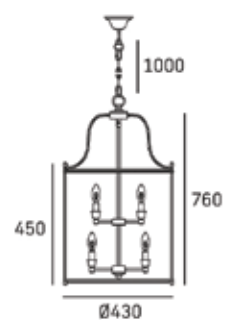

*The height can be adjusted by removing chain links or selected rods.