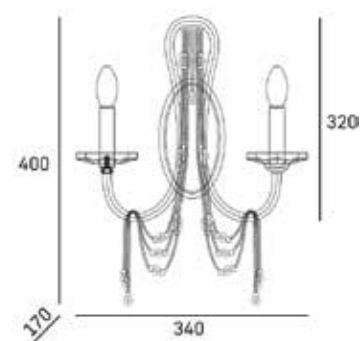

MADRID

W02189CP

SPECIFICATION

| TECHNICAL

2lt wall lamp
2 x 60W MAX
E14 (not included)
220-240V, 50/60Hz
CE Ⓢ IP20

| MATERIALS

metal, crystal

| FINISH

champagne