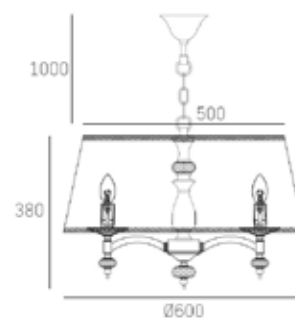

5lt chandelier
5 x 40W MAX
E14 (not included)
220-240V, 50/60Hz
CE Ⓢ IP20

MATERIALS

metal, crystal, fabric

FINISH

shiny nickel

Shade available:
white

HANGING

Min drop*: 75cm
Max drop*: 146cm

*The height can be adjusted by removing chain links or selected rods.

VERONA

W01360WH NI

SPECIFICATION

| TECHNICAL

1lt wall lamp
1 x 40W MAX
E14 (not included)
220-240V, 50/60Hz
CE Ⓢ IP20

| MATERIALS

metal, glass, crystal, fabric