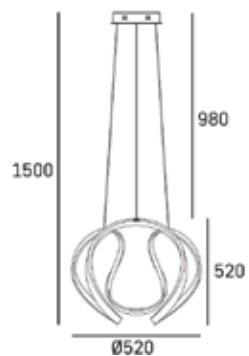

| MATERIALS

metal, acrylic

| FINISH

chrome

| HANGING

Min drop*: 45cm
Max drop*: 140cm

*The height can be adjusted by removing chain links or selected rods.

SVALBARD