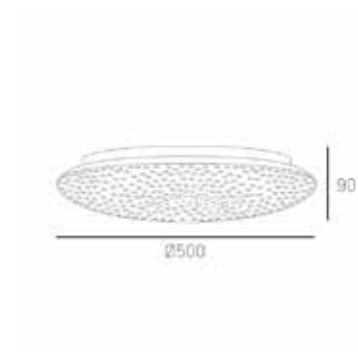

| FINISH

transparent