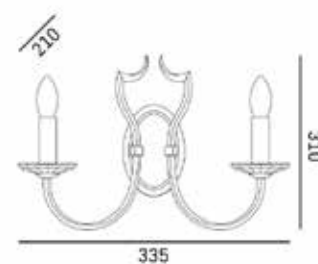

| FINISH

chrome

Shade available:
white (option)