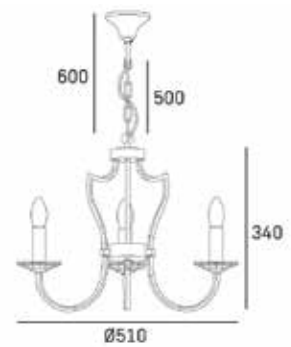

| P03755CH/S

*The height can be adjusted by removing chain links or selected rods.