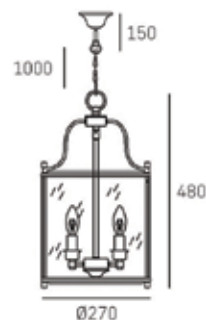

| P04550CH

*The height can be adjusted by removing chain links or selected rods.