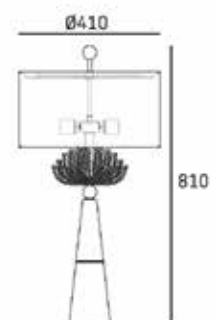

CARTAGENA

T02004AU

SPECIFICATION

| TECHNICAL

2lt table lamp
2 x 40W MAX
E27 (not included)
220-240V, 50/60Hz
CE IP20

| MATERIALS

metal, fabric, marble

| FINISH

white, gold

Shade available:
grey