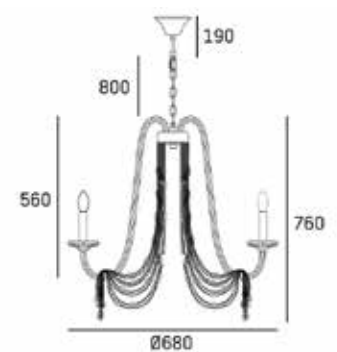

*The height can be adjusted by removing chain links or selected rods.