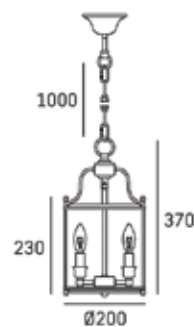

| MATERIALS

metal, glass

| FINISH

chrome
gold

| HANGING

Min drop*: 59cm
Max drop*: 163cm

| P03427CH

*The height can be adjusted by removing chain links or selected rods.