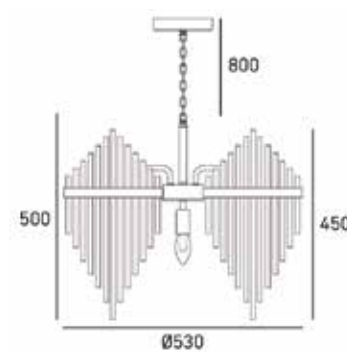

metal, glass

FINISH

champagne

HANGING

Min drop*: 56cm
Max drop*: 123cm

*The height can be adjusted by removing chain links or selected rods.

Chandelier: Reykjavik P07097CP
Wall lamp: Reykjavik W02073CP

REYKJAVIK