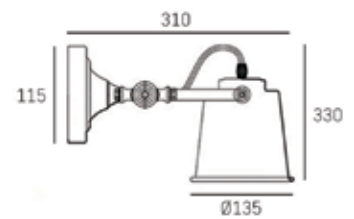

DETROIT

W01758BK

SPECIFICATION

| TECHNICAL

1lt wall lamp
1 x 40W MAX
E27 (not included)
220-240V, 50/60Hz
CE Ⓢ IP20

| MATERIALS

metal

| FINISH

matt black