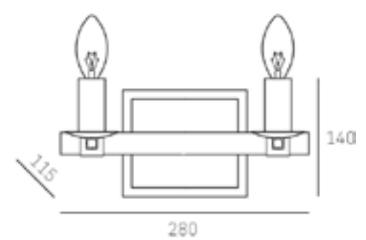

PORTLAND

W02278NI WD

SPECIFICATION

| TECHNICAL

2lt wall lamp
2 x 40W MAX
E14 (not included)
220-240V, 50/60Hz
CE Ⓢ IP20

| MATERIALS

metal, MDF

| FINISH

shiny nickel