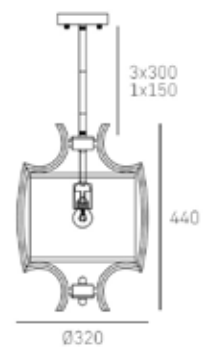

1lt pendant/ceiling
1 x 40W MAX
E14 (not included)
220-240V, 50/60Hz
CE ⊕ IP20

| MATERIALS

metal, fabric

| FINISH

shiny nickel

Shade available:
white

| HANGING

Min drop*: 55cm
Max drop*: 154cm