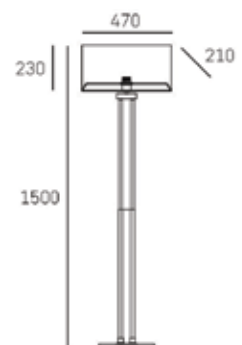

| FINISH

chrome

Shade available:
white