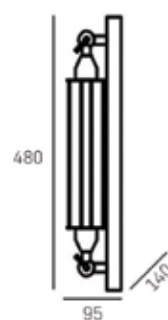

YORK

W01349BR

SPECIFICATION

| TECHNICAL

1lt wall lamp
1 x 40W MAX
E27 (included)
220-240V, 50/60Hz
CE ⊕ IP20

| MATERIALS

metal

| FINISH

brass
chrome
black

| W01475CH

| W01307BK