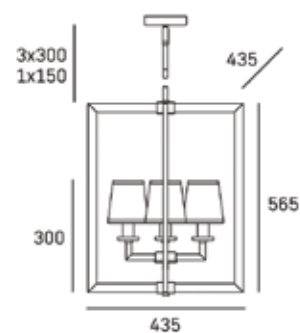

Shade available:
white
black

HANGING

Min drop*: 86cm
Max drop*: 176cm

| P04021BK

*The height can be adjusted by removing chain links or selected rods.

LONDON

P01007WH

SPECIFICATION