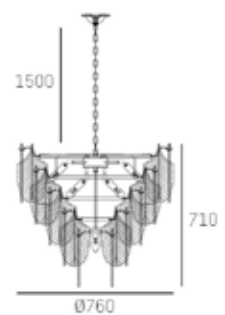

SPECIFICATION

TECHNICAL

21lt chandelier
21 x 40W MAX
E14 (not included)
220-240V, 50/60Hz
CE Ⓢ IP20

MATERIALS

metal, glass

FINISH

gold
shiny nickel

HANGING

Min drop*: 83cm
Max drop*: 233cm

| P21060NI

*The height can be adjusted by removing chain links or selected rods.

PALERMO

W03087AU

SPECIFICATION

| TECHNICAL

3lt wall lamp
3 x 40W MAX
E14 (not included)
220-240V, 50/60Hz
CE Ⓢ IP20