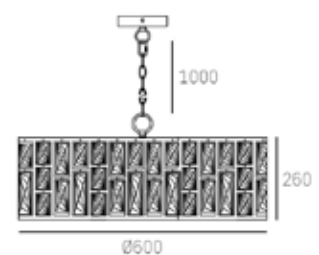

FINISH

chrome

HANGING

Min drop*: 36cm
Max drop*: 135cm

*The height can be adjusted by removing chain links or selected rods.

Chandelier: Moscow II P06865CH
Wall lamp: Moscow II W02872CH

MOSCOW II

P04858CH