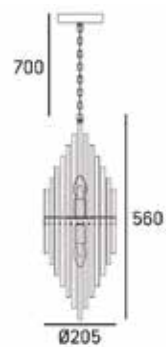

| HANGING

Min drop*: 69cm
Max drop*: 131cm

*The height can be adjusted by removing chain links or selected rods.