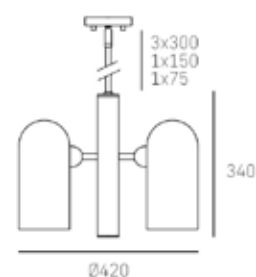

| MATERIALS

metal, glass

| FINISH

shiny black

| HANGING

Min drop*: 50cm
Max drop*: 148cm

*The height can be adjusted by removing chain links or selected rods.

SEOUL