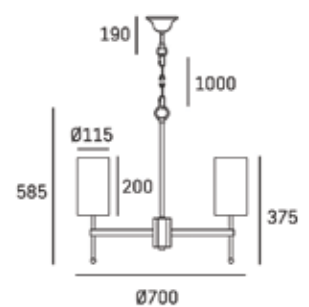

| P06970WH AU

*The height can be adjusted by removing chain links or selected rods.