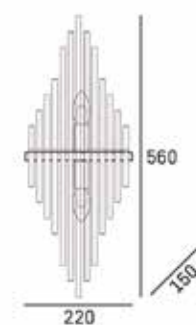

| FINISH

champagne

*The height can be adjusted by removing chain links or selected rods.