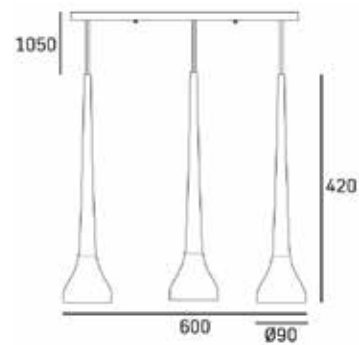

| P03618WH

*The height can be adjusted by removing chain links or selected rods.