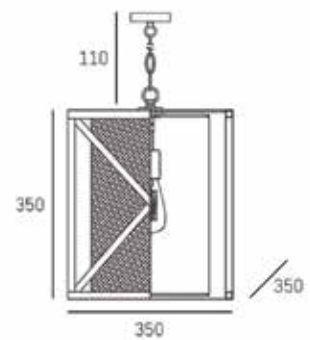

1lt pendant
1 x 40W MAX
E27 (not included)
220-240V, 50/60Hz
CE Ⓢ IP20

| MATERIALS

metal, fabric

| FINISH

gold

Shade available:
white

| HANGING

Min drop*: 40cm
Max drop*: 140cm