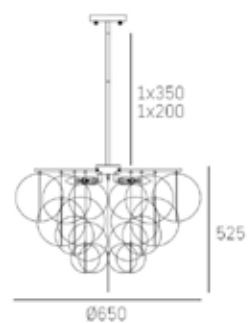

metal, acrylic

FINISH

brass

HANGING

Min drop*: 81cm
Max drop*: 115cm

*The height can be adjusted by removing chain links or selected rods.

BOSTON

P12826BR