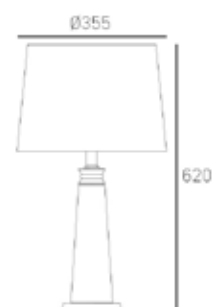

CHARLOTTE

T01332WH

SPECIFICATION

| TECHNICAL

1lt table lamp
1 x 40W MAX
E27 (not included)
220-240V, 50/60Hz
CE IP20

| MATERIALS

metal, crystal, fabric

| FINISH

chrome

Shade available:
white