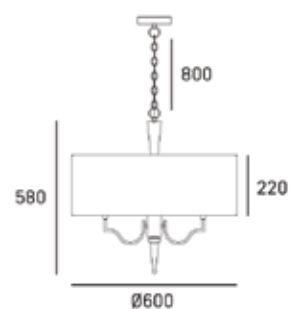

metal, fabric

FINISH

shiny nickel

Shade available:
white

HANGING

Min drop*: 63cm
Max drop*: 148cm

*The height can be adjusted by removing chain links or selected rods.

WASHINGTON