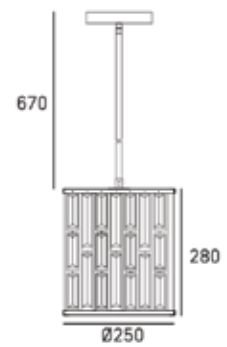

1lt pendant
1 x 60W MAX
E27 (not included)
220-240V, 50/60Hz
CE Ⓢ IP20

| MATERIALS

metal, crystal

| FINISH

champagne

| HANGING

Min drop*: 67cm
Max drop*: 100cm

*The height can be adjusted by removing chain links or selected rods.