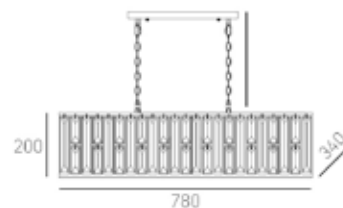

metal, crystal

| FINISH

champagne

| HANGING

Min drop*: 30cm
Max drop*: 130cm

*The height can be adjusted by removing chain links or selected rods.

MOSCOW

P05134CP