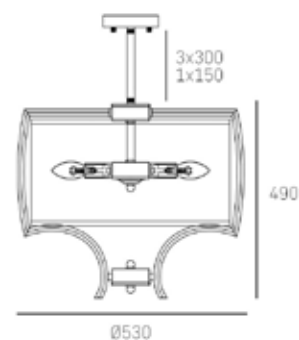

*The height can be adjusted by removing chain links or selected rods.