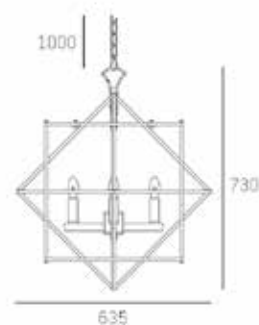

metal

| FINISH

black, gold

| HANGING

Min drop*: 101cm
Max drop*: 200cm

*The height can be adjusted by removing chain links or selected rods.

NASHVILLE

P05186BK AU