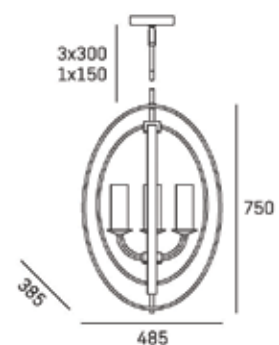

Min drop*: 100cm
Max drop*: 165cm

*The height can be adjusted by removing chain links or selected rods.

DUBLIN

P01465BZ

SPECIFICATION

TECHNICAL

1lt pendant
1 x 40W MAX
E27 (not included)
220-240V, 50/60Hz
CE Ⓢ IP20

MATERIALS

metal, glass

FINISH

black, gold

HANGING

Min drop*: 61cm
Max drop*: 126cm

*The height can be adjusted by removing chain links or selected rods.

DUBLIN