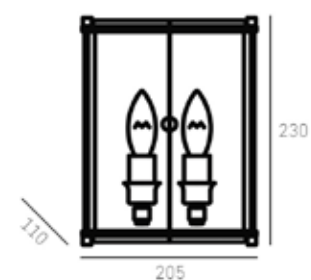

NEW YORK

W02899CH

SPECIFICATION

| TECHNICAL

2lt wall lamp
2 x 40W MAX
E14 (not included)
220-240V, 50/60Hz
CE Ⓢ IP20

| MATERIALS

metal, glass

| FINISH

chrome
gold

| W02312AU