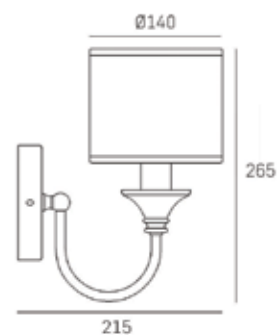

ABU DHABI

W01837WH

SPECIFICATION

| TECHNICAL

1lt wall lamp
1 x 40W MAX
E14 (not included)
220-240V, 50/60Hz
CE Ⓢ IP20

| MATERIALS

metal, fabric

| FINISH

chrome
brass

Shade available:
white

| W01844BR