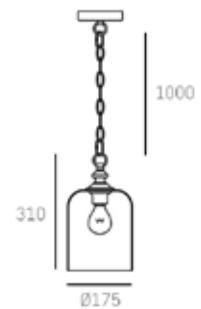

PRAGUE

P01971CH

SPECIFICATION

TECHNICAL

1lt pendant
1 x 40W MAX
E27 (not included)
220-240V, 50/60Hz
CE ⊕ IP20

MATERIALS

metal, glass

FINISH

chrome
gold
matt black

HANGING

Min drop*: 52cm
Max drop*: 142cm

| P01909AU

| P01947BK

*The height can be adjusted by removing chain links or selected rods.