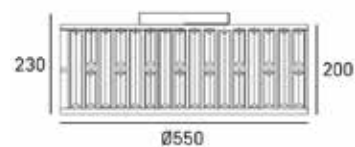

| FINISH

champagne