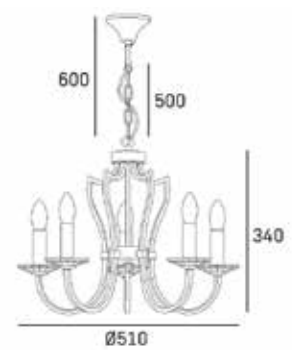

metal, crystal

FINISH

chrome

Shade available:
white (option)

HANGING

Min drop*: 59cm
Max drop*: 138cm

| P05762CH/S

*The height can be adjusted by removing chain links or selected rods.