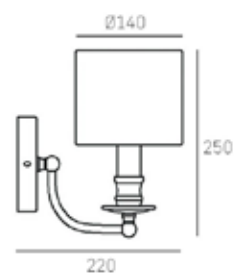

ABU DHABI

W01888WH

SPECIFICATION

TECHNICAL

1lt wall lamp
1 x 40W MAX
E14 (not included)
220-240V, 50/60Hz
CE Ⓢ IP20

MATERIALS

metal, fabric

FINISH

chrome
gold

Shade available:
white
black

| W01397BK

| W01940BK