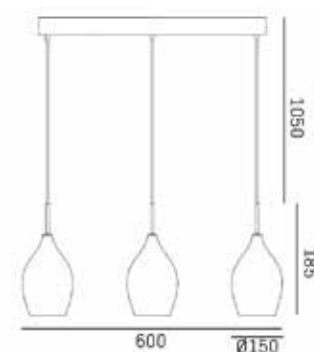

| P03571BK

*The height can be adjusted by removing chain links or selected rods.