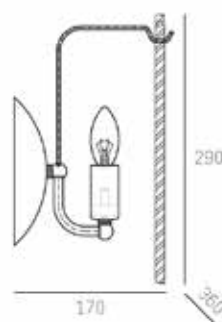

PALERMO

W03087AU

SPECIFICATION

| TECHNICAL

3lt wall lamp
3 x 40W MAX
E14 (not included)
220-240V, 50/60Hz
CE Ⓢ IP20

| MATERIALS

metal, glass

| FINISH

gold
shiny nickel

| W03077NI