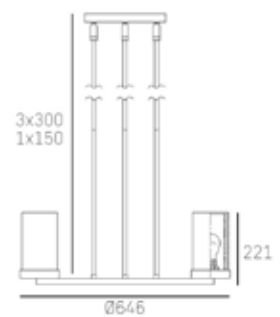

*The height can be adjusted by removing chain links or selected rods.