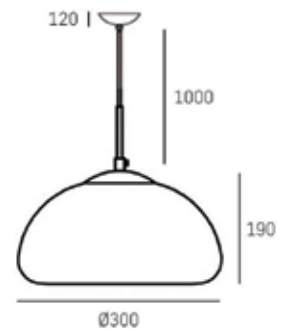

FINISH

chrome
copper

HANGING

Min drop*: 29cm
Max drop*: 135cm

| P01666CU

*The height can be adjusted by removing chain links or selected rods.

TOKYO

P01670CH