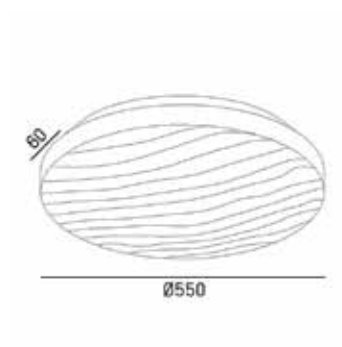

| FINISH

transparent