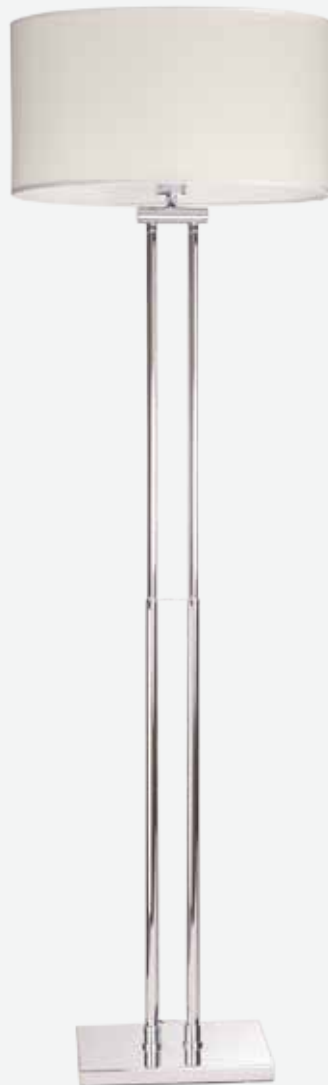

| FINISH

shiny nickel

Shade available:
white

ATHENS

F01451WH

SPECIFICATION

| TECHNICAL

1lt floor lamp
1 x 40W MAX
E27 (not included)
220-240V, 50/60Hz
CE  IP20