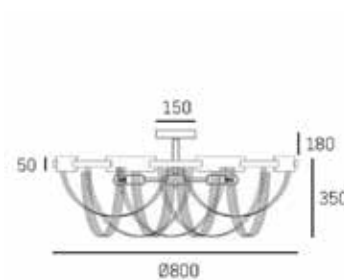

ROMA

C08529NI

SPECIFICATION

| TECHNICAL

8lt ceiling
8 x 40W MAX
E14 (not included)
220-240V, 50/60Hz
CE Ⓢ IP20

| MATERIALS

metal

| FINISH

shiny nickel