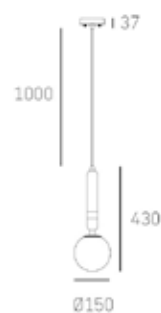

| P01336BK

*The height can be adjusted by removing chain links or selected rods.