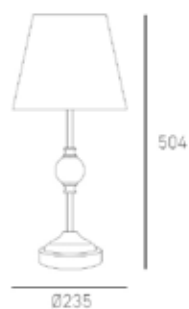

| TECHNICAL

1lt table lamp
1 x 40W MAX
E27 (not included)
220-240V, 50/60Hz
CE  IP20

| MATERIALS

metal, crystal, fabric

| FINISH

chrome

Shade available:
white

MONACO