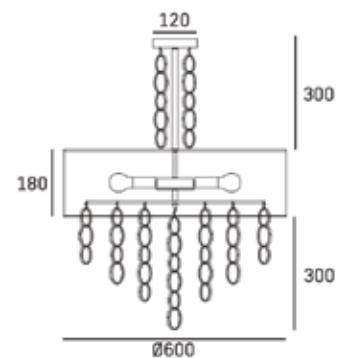

*The height can be adjusted by removing chain links or selected rods.