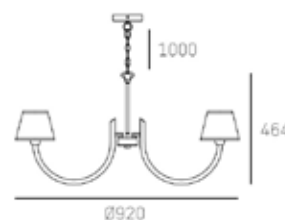

MATERIALS

metal, fabric

FINISH

shiny nickel

Shade available:
white

HANGING

Min drop*: 56cm
Max drop*: 151cm

*The height can be adjusted by removing chain links or selected rods.