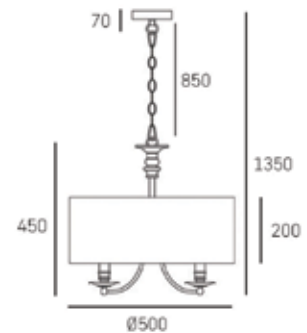

FINISH

chrome
gold

Shade available:
white
black

HANGING

Min drop*: 57cm
Max drop*: 164cm

| P05896AU

| P05697BK

*The height can be adjusted by removing chain links or selected rods.