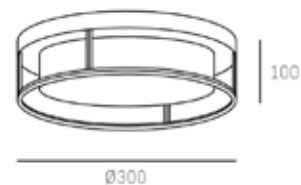

WARSAW

C02404AU

SPECIFICATION

| TECHNICAL

2lt ceiling
2 x 40W MAX
E27 (not included)
220-240V, 50/60Hz
CE Ⓢ IP20

| MATERIALS

metal, glass

| FINISH

gold