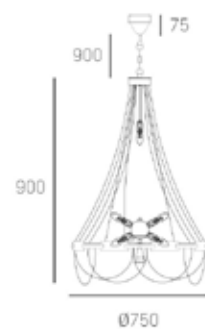

10lt chandelier
10 x 40W MAX
E14, GU10 (not included)
220-240V, 50/60Hz
CE Ⓢ IP20

MATERIALS

metal

FINISH

shiny nickel

HANGING

Min drop*: 127cm
Max drop*: 197cm

*The height can be adjusted by removing chain links or selected rods.