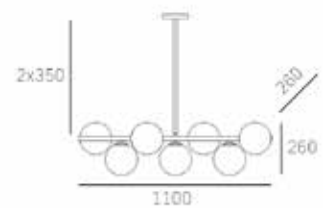

metal, glass

| FINISH

brass
chrome
matt black

| HANGING

Min drop*: 38cm
Max drop*: 75cm

| P07902CH

| P07889BK

*The height can be adjusted by removing chain links or selected rods.