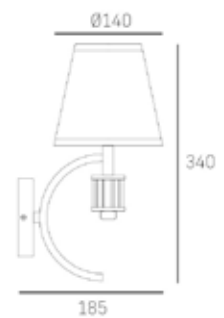

1lt wall lamp
1 x 40W MAX
E14 (not included)
220-240V, 50/60Hz
CE Ⓢ IP20

| MATERIALS

metal, crystal, fabric

| FINISH

chrome

Shade available:
white

*The height can be adjusted by removing chain links or selected rods.