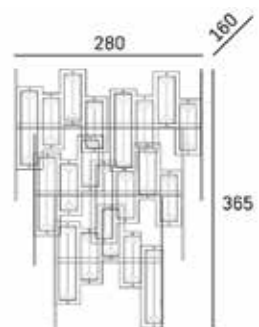

ST PETERSBURG

W02141CP

SPECIFICATION

| TECHNICAL

2lt wall lamp
2 x 40W MAX
E14 (not included)
220-240V, 50/60Hz
CE Ⓢ IP20

| MATERIALS

metal, crystal

| FINISH

champagne