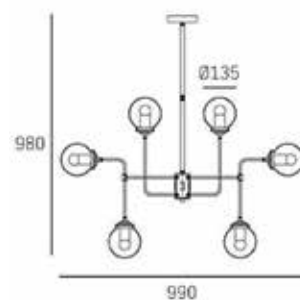

*The height can be adjusted by removing chain links or selected rods.