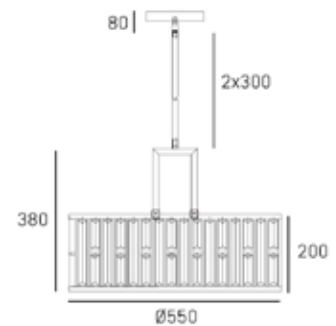

*The height can be adjusted by removing chain links or selected rods.