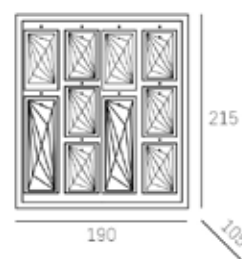

MOSCOW II

W02872CH

SPECIFICATION

| TECHNICAL

2lt wall lamp
2 x 40W MAX
E14 (not included)
220-240V, 50/60Hz
CE Ⓢ IP20

| MATERIALS

metal, crystal

| FINISH

chrome