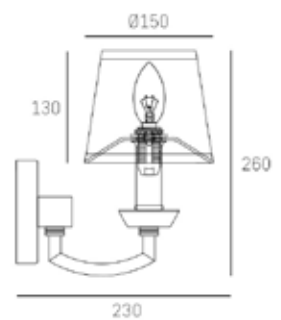

DUBAI

W01353WH NI

SPECIFICATION

| TECHNICAL

1lt wall lamp
1 x 40W MAX
E14 (not included)
220-240V, 50/60Hz
CE Ⓢ IP20

| MATERIALS

metal, glass, fabric

| FINISH

shiny nickel

Shade available:
white