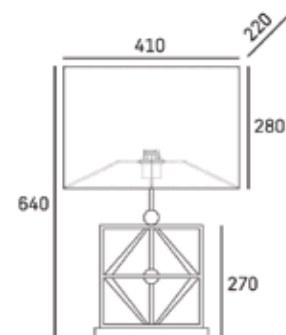

QUITO

T01939BK AU

SPECIFICATION

TECHNICAL

1lt table lamp
1 x 40W MAX
E27 (not included)
220-240V, 50/60Hz
CE IP20

MATERIALS

metal, fabric

FINISH

black, gold

Shade available:
black & gold