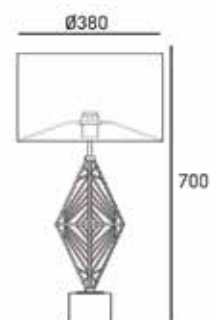

CARACAS

T01960CH

SPECIFICATION

TECHNICAL

1lt table lamp
1 x 40W MAX
E27 (not included)
220-240V, 50/60Hz
CE IP20

MATERIALS

metal, fabric

FINISH

chrome
gold

Shade available:
black & silver
black & gold

| T01977AU