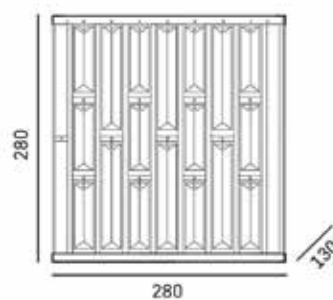

| FINISH

champagne