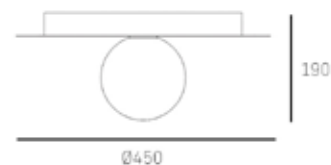

CAPE TOWN

C01919BR

SPECIFICATION

| TECHNICAL

1lt ceiling/wall
1 x 7W MAX
G9 (not included)
220-240V, 50/60Hz
CE Ⓢ IP20

| MATERIALS

metal, glass

| FINISH

brass
chrome
matt black

| C01926CH

| C01933BK