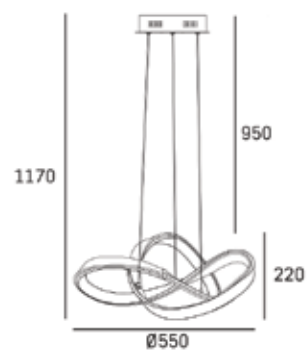

*The height can be adjusted by removing chain links or selected rods.