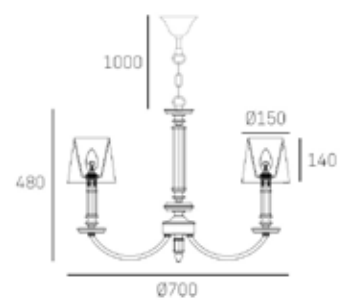

FINISH

shiny nickel

Shade available:
white
black

HANGING

Min drop*: 80cm
Max drop*: 152cm

| P06308BK NI

*The height can be adjusted by removing chain links or selected rods.

SIENA