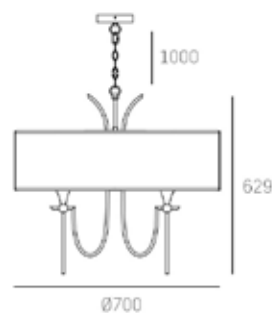

FINISH

shiny nickel
gold

Shade available:
white

HANGING

Min drop*: 68cm
Max drop*: 149cm

| P06704AU

*The height can be adjusted by removing chain links or selected rods.

LAS VEGAS