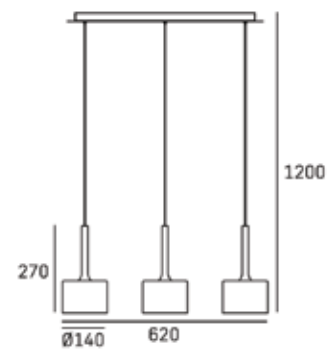

| HANGING

Min drop*: 31cm
Max drop*: 116cm

*The height can be adjusted by removing chain links or selected rods.