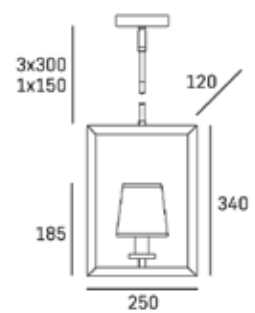

Min drop*: 58cm
Max drop*: 150cm

| P01007BK

*The height can be adjusted by removing chain links or selected rods.

LONDON

W01014WH

SPECIFICATION

| TECHNICAL

1lt wall lamp
1 x 40W MAX
E14 (not included)
220-240V, 50/60Hz
CE Ⓢ IP20