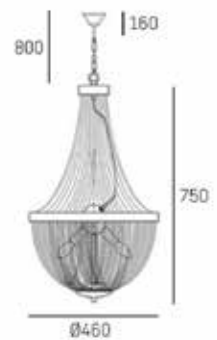

| HANGING

Min drop*: 106cm
Max drop*: 171cm

*The height can be adjusted by removing chain links or selected rods.