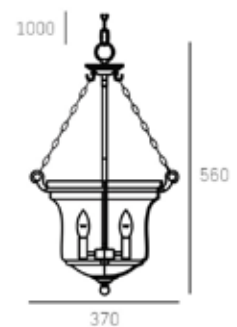

| MATERIALS

metal, glass

| FINISH

chrome

| HANGING

Min drop*: 61cm
Max drop*: 161cm

*The height can be adjusted by removing chain links or selected rods.

PRAGUE