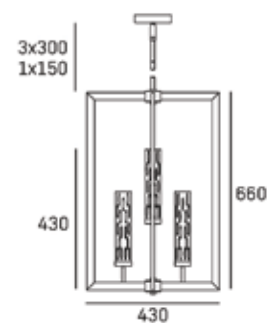

4lt chandelier
4 x 40W MAX
E14 (not included)
220-240V, 50/60Hz
CE Ⓢ IP20

MATERIALS

metal, glass

FINISH

shiny nickel

HANGING

Min drop*: 71cm
Max drop*: 175cm

*The height can be adjusted by removing chain links or selected rods.