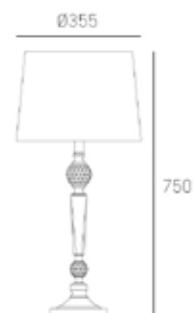

CHARLOTTE

T01295WH

SPECIFICATION

| TECHNICAL

1lt table lamp
1 x 40W MAX
E27 (not included)
220-240V, 50/60Hz
CE IP20

| MATERIALS

metal, crystal, fabric

| FINISH

chrome

Shade available:
white