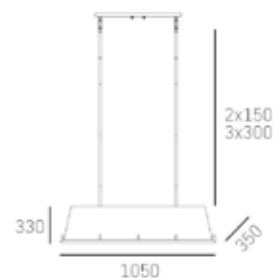

black, gold

Shade available:
white

HANGING

Min drop*: 32cm
Max drop*: 150cm

*The height can be adjusted by removing chain links or selected rods.

STOCKHOLM

P06636BK AU

SPECIFICATION