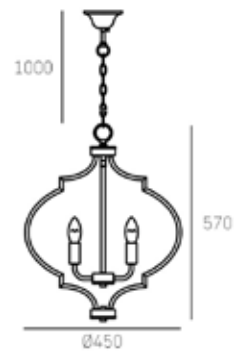

| MATERIALS

metal

| FINISH

black, gold

| HANGING

Min drop*: 67cm
Max drop*: 167cm

*The height can be adjusted by removing chain links or selected rods.

PORTLAND