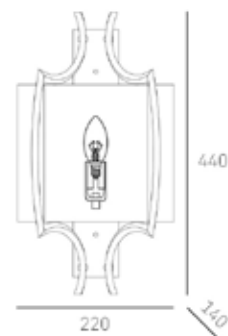

FARO

W01053NI

SPECIFICATION

| TECHNICAL

1lt wall lamp
1 x 40W MAX
E14 (not included)
220-240V, 50/60Hz
CE Ⓢ IP20

| MATERIALS

metal, fabric

| FINISH

shiny nickel

Shade available:
white