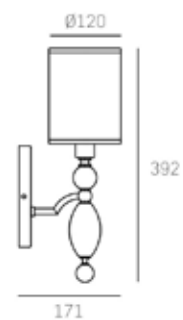

| FINISH

chrome

Shade available:
white