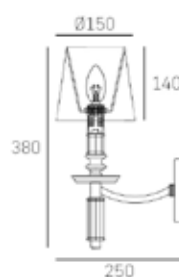

| W01315BK NI