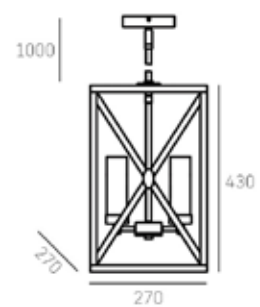

| P04117CH

*The height can be adjusted by removing chain links or selected rods.