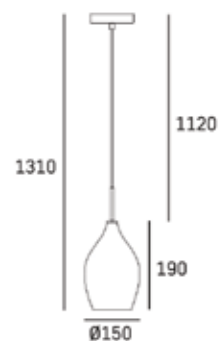

| FINISH

white, chrome
black

| HANGING

Min drop*: 31cm
Max drop*: 120cm

| P01557BK

*The height can be adjusted by removing chain links or selected rods.

TORONTO

P03595BK