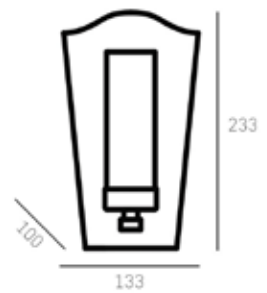

DUBLIN W01155CH

SPECIFICATION

| TECHNICAL

1lt wall lamp
1 x 40W MAX
E14 (not included)
220-240V, 50/60Hz
CE Ⓢ IP20

| MATERIALS

metal, glass

| FINISH

chrome
bronze & gold

| W01162BZ