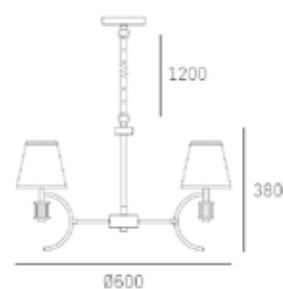

Shade available:
white

| HANGING

Min drop*: 65cm
Max drop*: 176cm

*The height can be adjusted by removing chain links or selected rods.

LIVERPOOL

W01339CH

SPECIFICATION

| TECHNICAL