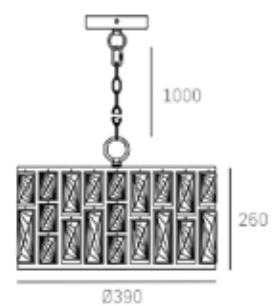

*The height can be adjusted by removing chain links or selected rods.