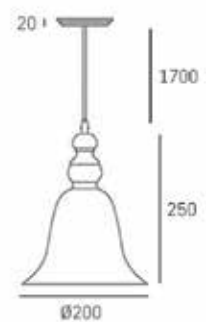

*The height can be adjusted by removing chain links or selected rods.