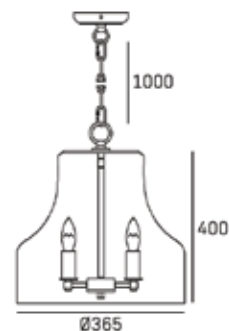

metal, glass

| FINISH

chrome

| HANGING

Min drop*: 51cm
Max drop*: 145cm

*The height can be adjusted by removing chain links or selected rods.

PRAGUE

P04974CH