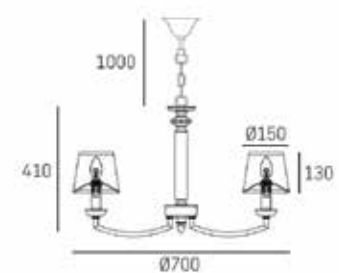

6lt chandelier
6 x 40W MAX
E14 (not included)
220-240V, 50/60Hz
CE Ⓢ IP20

MATERIALS

metal, glass, fabric

FINISH

shiny nickel

Shade available:
white

HANGING

Min drop*: 73cm
Max drop*: 145cm