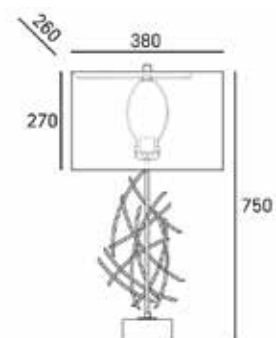

| FINISH

chrome

Shade available:
black & silver