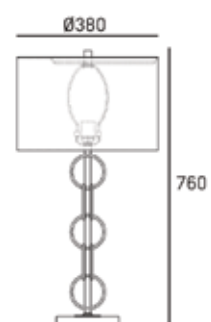

LIMA

T01946CH

SPECIFICATION

| TECHNICAL

1lt table lamp
1 x 40W MAX
E27 (not included)
220-240V, 50/60Hz
CE IP20

| MATERIALS

metal, fabric

| FINISH

chrome

Shade available:
black & silver