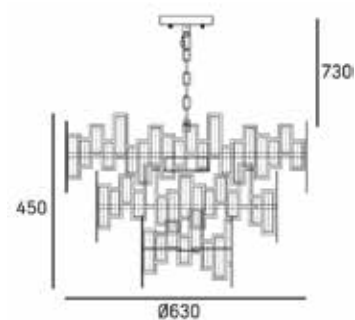

*The height can be adjusted by removing chain links or selected rods.