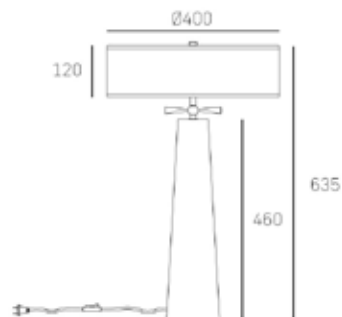

2lt table lamp
2 x 40W MAX
E27 (not included)
220-240V, 50/60Hz
CE  IP20

MATERIALS

solid brass, metal marble,
fabric, PVC

FINISH

black & brass
brass

Shade available:
white

| T02114BR

BOW™ F01145BK