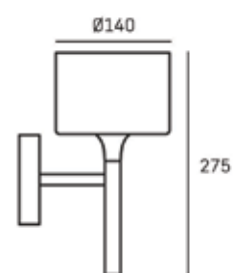

COPENHAGEN

W01066CU

SPECIFICATION

| TECHNICAL

1lt wall lamp
1 x 28W MAX
G9 (included)
220-240V, 50/60Hz
CE Ⓢ IP20

| MATERIALS

metal, glass

| FINISH

copper