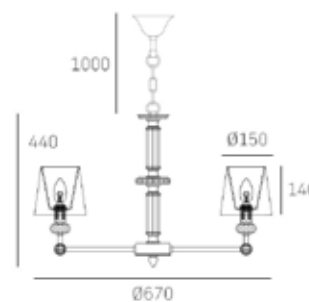

*The height can be adjusted by removing chain links or selected rods.

DOHA

W01292WH NI

SPECIFICATION

| TECHNICAL

1lt wall lamp
1 x 40W MAX
E14 (not included)
220-240V, 50/60Hz
CE ⊕ IP20

| MATERIALS

metal, crystal, fabric