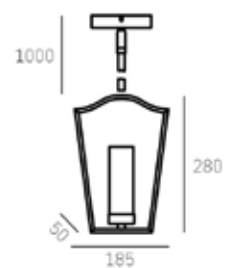

MATERIALS

metal, glass

FINISH

chrome
bronze & gold

HANGING

Min drop*: 58cm
Max drop*: 154cm

| P0148BZ

*The height can be adjusted by removing chain links or selected rods.

chrome
bronze & gold

HANGING

Min drop*: 56cm
Max drop*: 153cm

| P01216CH

*The height can be adjusted by removing chain links or selected rods.

DUBLIN W01155CH

SPECIFICATION

| TECHNICAL