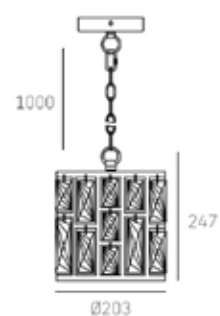

MATERIALS

metal, crystal

FINISH

chrome

HANGING

Min drop*: 30cm
Max drop*: 135cm

*The height can be adjusted by removing chain links or selected rods.

MOSCOW II