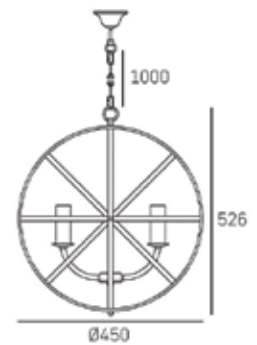

chrome

| HANGING

Min drop*: 66cm
Max drop*: 165cm

*The height can be adjusted by removing chain links or selected rods.

ORLANDO

P05735CH

SPECIFICATION

TECHNICAL