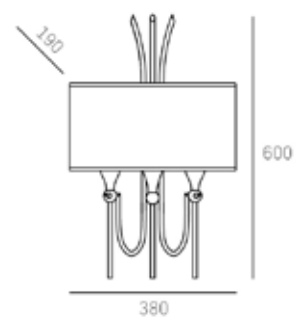

LAS VEGAS

W03728AU

SPECIFICATION

| TECHNICAL

3lt wall lamp
3 x 40W MAX
E14 (not included)
220-240V, 50/60Hz
CE ⊕ IP20

| MATERIALS

metal, fabric

| FINISH

shiny nickel
gold

Shade available:
white

| W03711NI