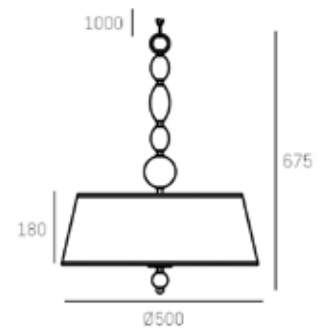

*The height can be adjusted by removing chain links or selected rods.