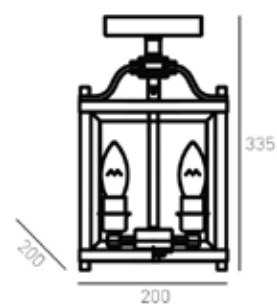

NEW YORK

C03929CH

SPECIFICATION

| TECHNICAL

3lt ceiling
3 x 40W MAX
E14 (not included)
220-240V, 50/60Hz
CE Ⓢ IP20

| MATERIALS

metal, glass

| FINISH

chrome