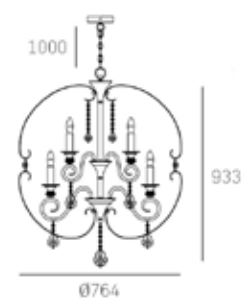

metal, crystal

| FINISH

champagne

| HANGING

Min drop*: 98cm
Max drop*: 195cm

*The height can be adjusted by removing chain links or selected rods.

BREST

W01681AU