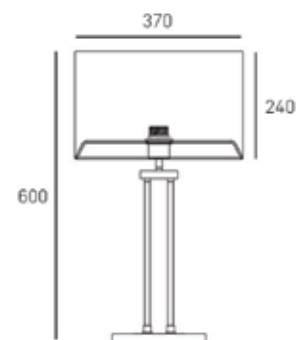

| TECHNICAL

1lt table lamp
1 x 40W MAX
E27 (not included)
220-240V, 50/60Hz
CE  IP20

| MATERIALS

metal, fabric

| FINISH

chrome

Shade available:
white

LIVERPOOL