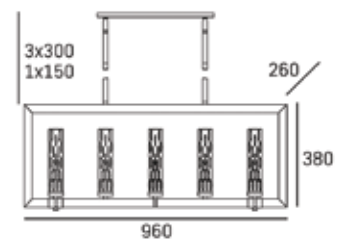

shiny nickel

| HANGING

Min drop*: 64cm
Max drop*: 160cm

*The height can be adjusted by removing chain links or selected rods.

OXFORD

P04052NI

SPECIFICATION

TECHNICAL