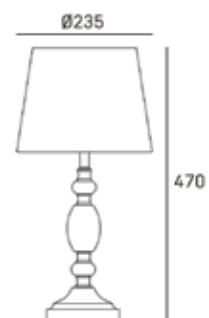

MONACO

T01885WH

SPECIFICATION

| TECHNICAL

1lt table lamp
1 x 40W MAX
E27 (not included)
220-240V, 50/60Hz
CE IP20

| MATERIALS

metal, fabric, acrylic

| FINISH

chrome

Shade available:
white