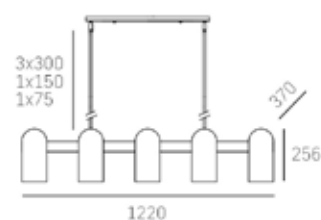

*The height can be adjusted by removing chain links or selected rods.