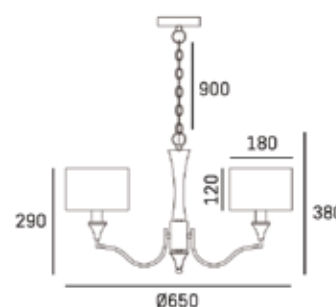

Shade available:
white

HANGING

Min drop*: 43cm
Max drop*: 133cm

*The height can be adjusted by removing chain links or selected rods.

DENVER

P06994WH NI

SPECIFICATION

TECHNICAL