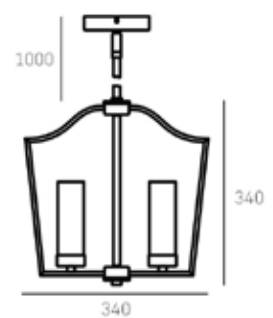

MATERIALS

metal, glass

FINISH

chrome
bronze & gold

HANGING

Min drop*: 58cm
Max drop*: 154cm

| P0148BZ

*The height can be adjusted by removing chain links or selected rods.