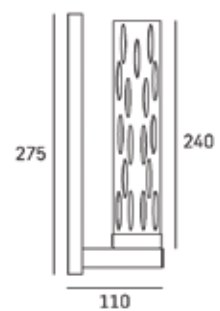

| FINISH

shiny nickel