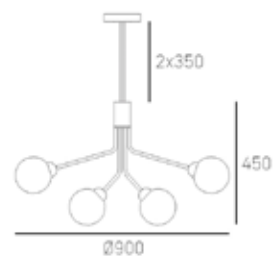

| P12299BK

*The height can be adjusted by removing chain links or selected rods.