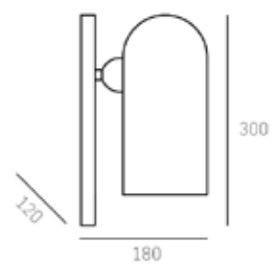

SEOUL

W01773BK

SPECIFICATION

| TECHNICAL

1lt wall lamp
1 x 60W MAX
E27 (not included)
220-240V, 50/60Hz
CE Ⓢ IP20

| MATERIALS

metal, glass

| FINISH

black