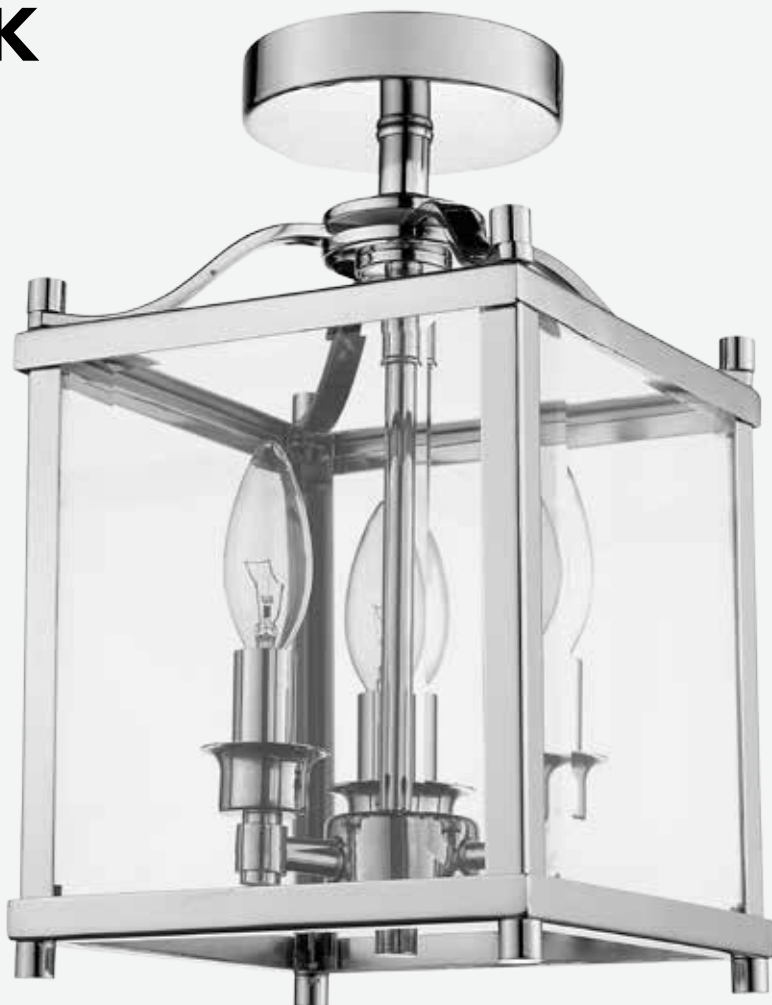

NEW YORK

C03929CH

SPECIFICATION

| TECHNICAL

3lt ceiling
3 x 40W MAX
E14 (not included)
220-240V, 50/60Hz
CE Ⓢ IP20

| MATERIALS

metal, glass

| FINISH

chrome