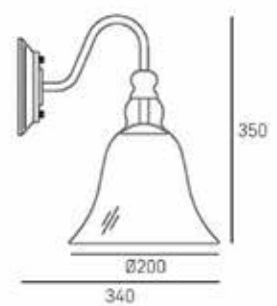

PARIS

W01796BK

SPECIFICATION

| TECHNICAL

1lt wall lamp
1 x 40W MAX
E27 (included)
220-240V, 50/60Hz
CE Ⓢ IP20

| MATERIALS

metal, glass

| FINISH

matt black