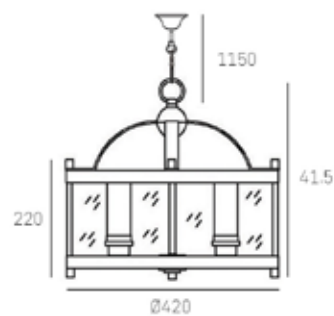

*The height can be adjusted by removing chain links or selected rods.