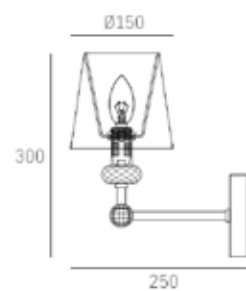

| W01292BK NI