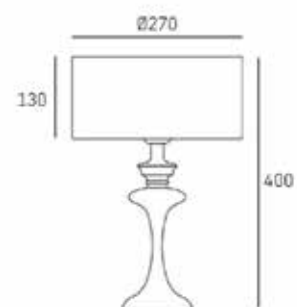

1lt table lamp
1 x 40W MAX
E27 (not included)
220-240V, 50/60Hz
CE  IP20

| MATERIALS

metal, fabric

| FINISH

chrome

Shade available:
white

ABU DHABI

P06871BR