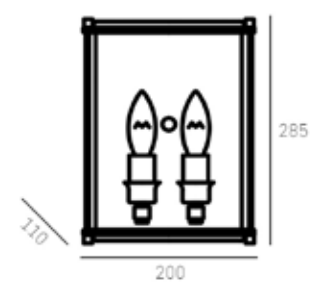

NEW YORK

W02912CH

SPECIFICATION

| TECHNICAL

2lt wall lamp
2 x 40W MAX
E14 (not included)
220-240V, 50/60Hz
CE Ⓢ IP20

| MATERIALS

metal, glass

| FINISH

chrome