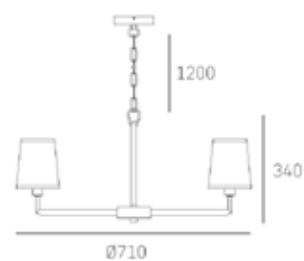

*The height can be adjusted by removing chain links or selected rods.