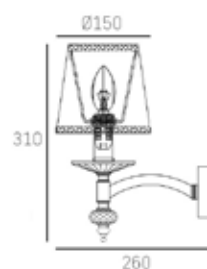

VERONA

W01360WH NI

SPECIFICATION

| TECHNICAL

1lt wall lamp
1 x 40W MAX
E14 (not included)
220-240V, 50/60Hz
CE Ⓢ IP20

| MATERIALS

metal, glass, crystal, fabric

| FINISH

shiny nickel

Shade available:
white