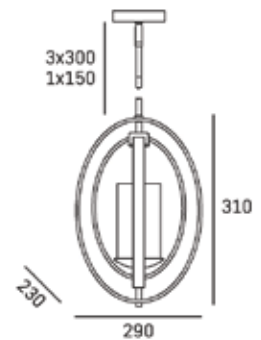

MATERIALS

metal, glass

FINISH

black, gold

HANGING

Min drop*: 61cm
Max drop*: 126cm

*The height can be adjusted by removing chain links or selected rods.

DUBLIN