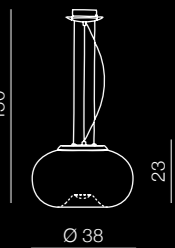

Optima

61

Optima 2

AD6014-3B
E27 3X40W
metal/glass
chrome/white