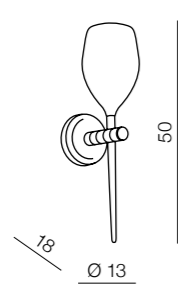

1 SHINY WHITE

2 SHINY BLACK

3 AMBER **new**

4 OLIVE **new**

**Izza wall**

- 1 MB1288-1W (shiny white)
- 2 MB1288-1BL (shiny black)
- 3 MB1288-1SO (amber)
- 4 MB1288-1M (olive)

G4 1x20W 12V  
metal/glass

**Izza **new****

- 1 MJ1288-1WH (shiny white)
- 2 MJ1288-1BL (shiny black)
- 3 MJ1288-1SO (amber)
- 4 MJ1288-1M (olive)

1x E14 40W  
metal/glass

**Izza 1**

- 1 MD1288-1W (shiny white)
- 2 MD1288-1BL (shiny black)
- 3 MD1288A-1SO (amber)
- 4 MD1288A-1M (olive)

E14 1x40W  
metal/glass

**Izza 4**

- 1 MD1288B-4W (shiny white)
- 2 MD1288B-4BL (shiny black)
- 3 MD1288B-4SO (amber)
- 4 MD1288B-4M (olive)

E14 4x40W  
metal/glass

**Izza 5**

- 1 MD1288A-5W (shiny white)
- 2 MD1288A-5BL (shiny black)
- 3 MD1288A-5SO (amber)
- 4 MD1288A-5M (olive)

E14 5x40W  
metal/glass

**Izza 8**

- 1 MD1288A-8W (shiny white)
- 2 MD1288A-8BL (shiny black)
- 3 MD1288A-8SO (amber)
- 4 MD1288A-8M (olive)

E14 8x40W  
metal/glass