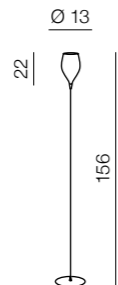

1 SHINY WHITE

2 SHINY BLACK

3 AMBER **new**

4 OLIVE **new**

**Izza wall**

- 1 MB1288-1W (shiny white)
- 2 MB1288-1BL (shiny black)
- 3 MB1288-1SO (amber)
- 4 MB1288-1M (olive)

G4 1x20W 12V  
metal/glass

**Izza **new****

- 1 MJ1288-1WH (shiny white)
- 2 MJ1288-1BL (shiny black)
- 3 MJ1288-1SO (amber)
- 4 MJ1288-1M (olive)

1x E14 40W  
metal/glass

**Izza 1**

- 1 MD1288-1W (shiny white)
- 2 MD1288-1BL (shiny black)
- 3 MD1288A-1SO (amber)
- 4 MD1288A-1M (olive)

E14 1x40W  
metal/glass

**Izza 4**

- 1 MD1288B-4W (shiny white)
- 2 MD1288B-4BL (shiny black)
- 3 MD1288B-4SO (amber)
- 4 MD1288B-4M (olive)

E14 4x40W  
metal/glass

**Izza 5**

- 1 MD1288A-5W (shiny white)
- 2 MD1288A-5BL (shiny black)
- 3 MD1288A-5SO (amber)
- 4 MD1288A-5M (olive)

E14 5x40W  
metal/glass

**Izza 8**

- 1 MD1288A-8W (shiny white)
- 2 MD1288A-8BL (shiny black)
- 3 MD1288A-8SO (amber)
- 4 MD1288A-8M (olive)

E14 8x40W  
metal/glass