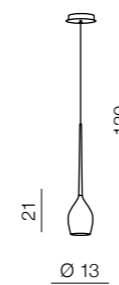

1 SHINY WHITE

2 SHINY BLACK

3 AMBER **new**

4 OLIVE **new**

**Izza wall**

- 1 MB1288-1W (shiny white)
- 2 MB1288-1BL (shiny black)
- 3 MB1288-1SO (amber)
- 4 MB1288-1M (olive)

G4 1x20W 12V  
metal/glass

**Izza **new****

- 1 MJ1288-1WH (shiny white)
- 2 MJ1288-1BL (shiny black)
- 3 MJ1288-1SO (amber)
- 4 MJ1288-1M (olive)

1x E14 40W  
metal/glass

**Izza 1**

- 1 MD1288-1W (shiny white)
- 2 MD1288-1BL (shiny black)
- 3 MD1288A-1SO (amber)
- 4 MD1288A-1M (olive)

E14 1x40W  
metal/glass

**Izza 4**

- 1 MD1288B-4W (shiny white)
- 2 MD1288B-4BL (shiny black)
- 3 MD1288B-4SO (amber)
- 4 MD1288B-4M (olive)

E14 4x40W  
metal/glass

**Izza 5**

- 1 MD1288A-5W (shiny white)
- 2 MD1288A-5BL (shiny black)
- 3 MD1288A-5SO (amber)
- 4 MD1288A-5M (olive)

E14 5x40W  
metal/glass

**Izza 8**

- 1 MD1288A-8W (shiny white)
- 2 MD1288A-8BL (shiny black)
- 3 MD1288A-8SO (amber)
- 4 MD1288A-8M (olive)

E14 8x40W  
metal/glass