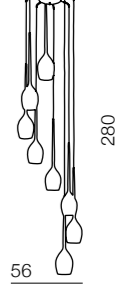

- 1 MJ1288-1WH (shiny white)
- 2 MJ1288-1BL (shiny black)
- 3 MJ1288-1SO (amber)
- 4 MJ1288-1M (olive)

1x E14 40W  
metal/glass

**Izza 1**

- 1 MD1288-1W (shiny white)
- 2 MD1288-1BL (shiny black)
- 3 MD1288A-1SO (amber)
- 4 MD1288A-1M (olive)

E14 1x40W  
metal/glass

**Izza 4**

- 1 MD1288B-4W (shiny white)
- 2 MD1288B-4BL (shiny black)
- 3 MD1288B-4SO (amber)
- 4 MD1288B-4M (olive)

E14 4x40W  
metal/glass

**Izza 5**

- 1 MD1288A-5W (shiny white)
- 2 MD1288A-5BL (shiny black)
- 3 MD1288A-5SO (amber)
- 4 MD1288A-5M (olive)

E14 5x40W  
metal/glass

**Izza 8**

- 1 MD1288A-8W (shiny white)
- 2 MD1288A-8BL (shiny black)
- 3 MD1288A-8SO (amber)
- 4 MD1288A-8M (olive)

E14 8x40W  
metal/glass