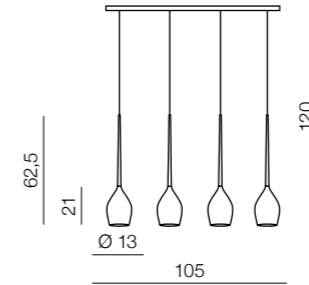

- 1 MJ1288-1WH (shiny white)
- 2 MJ1288-1BL (shiny black)
- 3 MJ1288-1SO (amber)
- 4 MJ1288-1M (olive)

1x E14 40W  
metal/glass

**Izza 1**

- 1 MD1288-1W (shiny white)
- 2 MD1288-1BL (shiny black)
- 3 MD1288A-1SO (amber)
- 4 MD1288A-1M (olive)

E14 1x40W  
metal/glass

**Izza 4**

- 1 MD1288B-4W (shiny white)
- 2 MD1288B-4BL (shiny black)
- 3 MD1288B-4SO (amber)
- 4 MD1288B-4M (olive)

E14 4x40W  
metal/glass

**Izza 5**

- 1 MD1288A-5W (shiny white)
- 2 MD1288A-5BL (shiny black)
- 3 MD1288A-5SO (amber)
- 4 MD1288A-5M (olive)