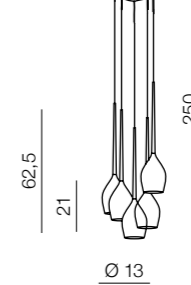

- 1 MJ1288-1WH (shiny white)
- 2 MJ1288-1BL (shiny black)
- 3 MJ1288-1SO (amber)
- 4 MJ1288-1M (olive)

1x E14 40W  
metal/glass

**Izza 1**

- 1 MD1288-1W (shiny white)
- 2 MD1288-1BL (shiny black)
- 3 MD1288A-1SO (amber)
- 4 MD1288A-1M (olive)

E14 1x40W  
metal/glass

**Izza 4**

- 1 MD1288B-4W (shiny white)
- 2 MD1288B-4BL (shiny black)
- 3 MD1288B-4SO (amber)
- 4 MD1288B-4M (olive)

E14 4x40W  
metal/glass

**Izza 5**

- 1 MD1288A-5W (shiny white)
- 2 MD1288A-5BL (shiny black)
- 3 MD1288A-5SO (amber)
- 4 MD1288A-5M (olive)

E14 5x40W  
metal/glass

**Izza 8**

- 1 MD1288A-8W (shiny white)
- 2 MD1288A-8BL (shiny black)
- 3 MD1288A-8SO (amber)
- 4 MD1288A-8M (olive)

E14 8x40W  
metal/glass