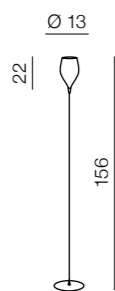

izza

new 154

1 SHINY WHITE

2 SHINY BLACK

3 AMBER

4 OLIVE

izza new

- 1 MJ1288-1WH (shiny white)
- 2 MJ1288-1BL (shiny black)
- 3 MJ1288-1SO (amber)
- 4 MJ1288-1M (olive)