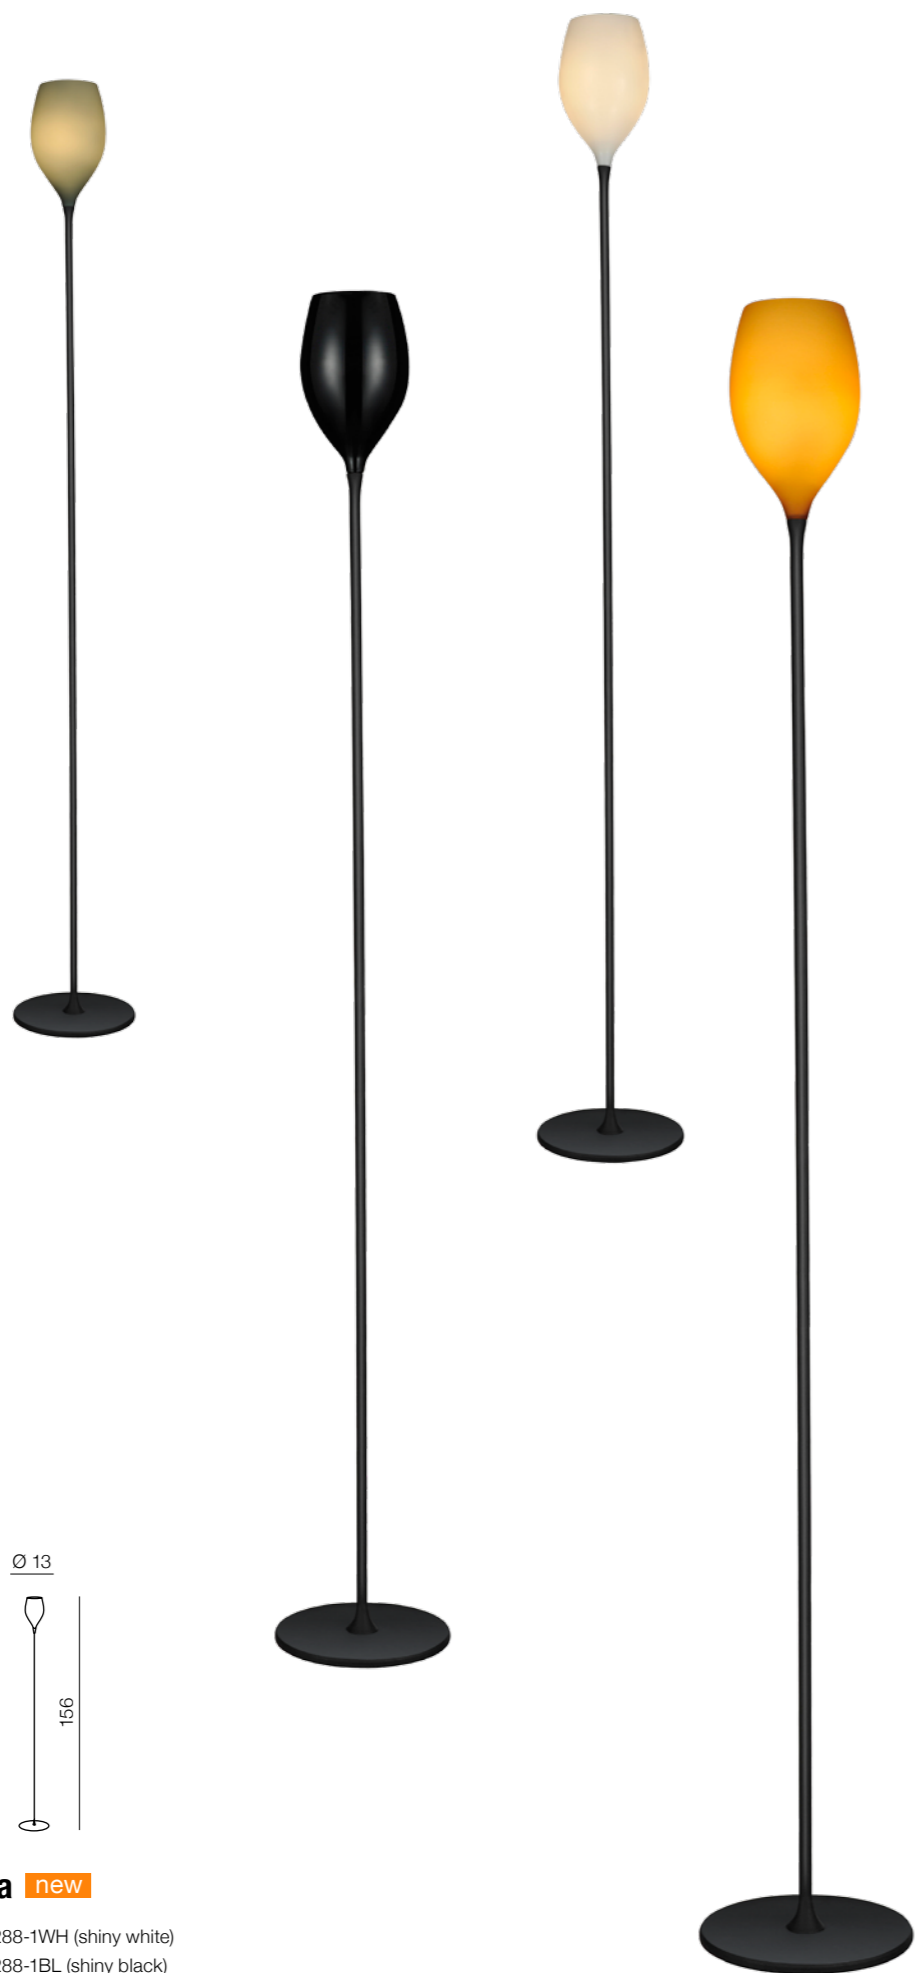

izza

new 154

1 SHINY WHITE

2 SHINY BLACK

3 AMBER

4 OLIVE

izza new

- 1 MJ1288-1WH (shiny white)
- 2 MJ1288-1BL (shiny black)
- 3 MJ1288-1SO (amber)
- 4 MJ1288-1M (olive)

1x E14 40W
metal/glass

Arto

155

Arto

MT1123L
E27 1x60W
metal/acryl/glass
chrome/clear/white