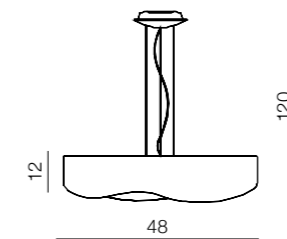

1 CHROME

2 WHITE

**Biscotto 57**

MD5815L  
E27 4X40W  
iron/acryl

**Biscotto 77**

MD5815XL  
E27 8X40W  
iron/acryl

**Biscotto 57 top**

MX5815L  
E27 4X40W  
iron/acryl

**Biscotto 77 top**

MX5815XL  
E27 8X40W  
iron/acryl

**Grasso** 

1 MD5727M (chrome)  
2 MD5727M (white)  
4x E27 60W  
iron/acryl

**Grasso top** 

1 MX5727M (chrome)  
2 MX5727M (white)  
4x E27 60W  
iron/acryl