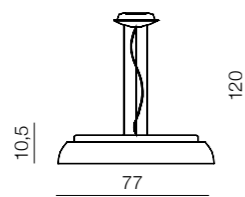

1 CHROME

2 WHITE

**Biscotto 57**

MD5815L  
E27 4X40W  
iron/acryl

**Biscotto 77**

MD5815XL  
E27 8X40W  
iron/acryl

**Biscotto 57 top**

MX5815L  
E27 4X40W  
iron/acryl

**Biscotto 77 top**

MX5815XL  
E27 8X40W  
iron/acryl

**Grasso** 

1 MD5727M (chrome)  
2 MD5727M (white)  
4x E27 60W  
iron/acryl

**Grasso top** 

1 MX5727M (chrome)  
2 MX5727M (white)  
4x E27 60W  
iron/acryl