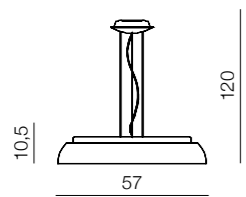

1 CHROME

2 WHITE

**Biscotto 57**

MD5815L  
E27 4X40W  
iron/acryl

**Biscotto 77**

MD5815XL  
E27 8X40W  
iron/acryl

**Biscotto 57 top**

MX5815L  
E27 4X40W  
iron/acryl

**Biscotto 77 top**

MX5815XL  
E27 8X40W  
iron/acryl

**Grasso** 

1 MD5727M (chrome)  
2 MD5727M (white)  
4x E27 60W  
iron/acryl

**Grasso top** 

1 MX5727M (chrome)  
2 MX5727M (white)  
4x E27 60W  
iron/acryl