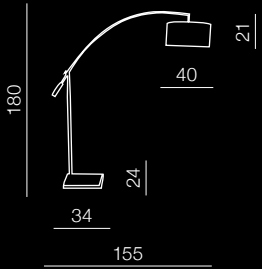

Bianca

140

Bianca

- ❶ TS 061121F-CH
(chrome/white)
 - ❷ TS 061121F
(chrome/black)
- E27 1x60W
metal/marble/fabrics

Cinema

141

Cinema

- TS 062909F
E27 1x60W
metal/chrome
wood/fabric/black