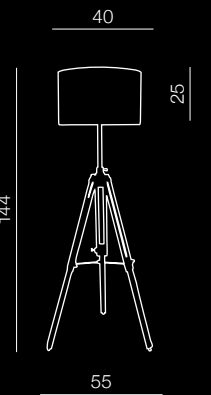

Bianca

140

Bianca

- ❶ TS 061121F-CH
(chrome/white)
 - ❷ TS 061121F
(chrome/black)
- E27 1x60W
metal/marble/fabrics

Cinema

141

Cinema

- TS 062909F
E27 1x60W
metal/chrome
wood/fabric/black