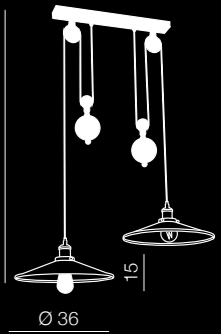

Parma

216

1 WHITE

2 BLACK

Parma

- 1 FLPA35WH (white)
- 2 FLPA35BK (black)

1x E27 MAX 60W
metal/wood

Sweden 2

217

new

Sweden 2

FB7024 (black)
2x E27 MAX 60W
metal

new

Sweden 2 mirror

FB7024 mirror (black/shining)
2x E27 MAX 60W
metal