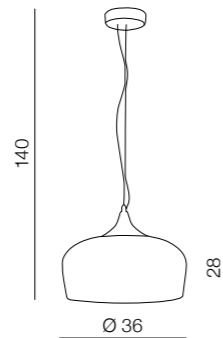

Parma

216

1 WHITE

2 BLACK

Parma

- 1 FLPA35WH (white)
- 2 FLPA35BK (black)

1x E27 MAX 60W
metal/wood

Sweden 2

217

new

Sweden 2

FB7024 (black)
2x E27 MAX 60W
metal

new

Sweden 2 mirror

FB7024 mirror (black/shining)
2x E27 MAX 60W
metal