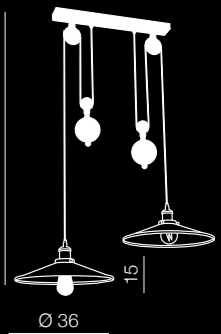

Parma

216

1 WHITE

2 BLACK

Parma

- 1 FLPA35WH (white)
- 2 FLPA35BK (black)

1x E27 MAX 60W
metal/wood

Sweden 2

217

new

Sweden 2

FB7024 (black)
2x E27 MAX 60W
metal

new

Sweden 2 mirror

FB7024 mirror (black/shining)
2x E27 MAX 60W
metal