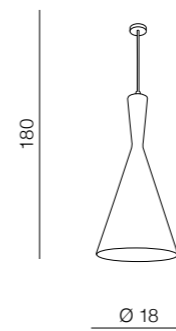

1 WHITE/GOLD

2 BLACK/GOLD

Mix

- 1 FB6901/3 WH/GO (white/gold)
- 2 FB6901/3 BK/GO (black/gold)

3x E27 MAX 60W
aluminium

1 WHITE/GOLD

2 BLACK/GOLD

Vita

- 1 LP6005 WH/GO (white/gold)
- 2 LP6005 BK/GO (black/gold)

1x E27 MAX 60W
aluminium