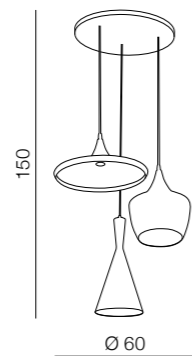

1 WHITE/GOLD

2 BLACK/GOLD

Mix

- 1 FB6901/3 WH/GO (white/gold)
- 2 FB6901/3 BK/GO (black/gold)

3x E27 MAX 60W
aluminium

1 WHITE/GOLD

2 BLACK/GOLD

Vita

- 1 LP6005 WH/GO (white/gold)
- 2 LP6005 BK/GO (black/gold)

1x E27 MAX 60W
aluminium