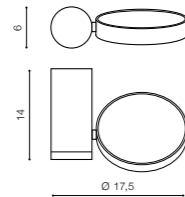

COLOUR

☐ MATT WHITE (WH)