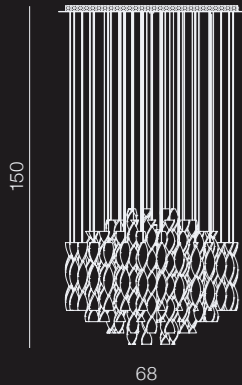

Fly

16

Fly

MD4506-8C (chrome)
G9 8x MAX 40W
metal

Delta

17

1 CHROME

2 OXIDE WHITE

3 OXIDE BLACK

4 OXIDE COPPER

Delta

- 1 MD05010015-9C CH (chrome)
- 2 MD05010015-9C WH (oxide white)
- 3 MD05010015-9C BK (oxide black)
- 4 MD05010015-9C CO (oxide copper)

G9 9x MAX 40W
aluminium