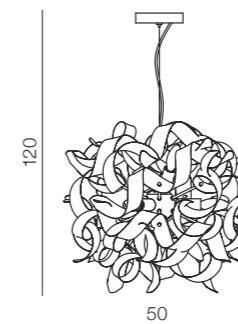

Fly

16

Fly

MD4506-8C (chrome)
G9 8x MAX 40W
metal

Delta

17

1 CHROME

2 OXIDE WHITE

3 OXIDE BLACK

4 OXIDE COPPER

Delta

- 1 MD05010015-9C CH (chrome)
- 2 MD05010015-9C WH (oxide white)
- 3 MD05010015-9C BK (oxide black)
- 4 MD05010015-9C CO (oxide copper)

G9 9x MAX 40W
aluminium