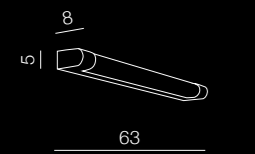

Margot

284

IP44

Margot 930

LW2309 (chrome/white)
1x (T5) HO MAX 39W
bulb included
acryl/metal chrome

Margot 630

LW2209 (chrome/white)
1x (T5) HO MAX 24W
bulb included
acryl/metal chrome

Noemie

285

IP44

Noemie 1

LC4121 (chrome)
1x GU10 MAX 35W
frosted-glass/metal chrome

Noemie 3

LC4321A (chrome)
3x GU10 MAX 35W
frosted-glass/metal chrome