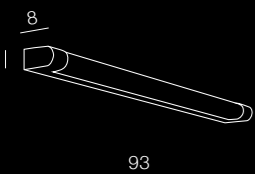

Margot

284

IP44

Margot 930

LW2309 (chrome/white)
1x (T5) HO MAX 39W
bulb included
acryl/metal chrome

Margot 630

LW2209 (chrome/white)
1x (T5) HO MAX 24W
bulb included
acryl/metal chrome

Noemie

285

IP44

Noemie 1

LC4121 (chrome)
1x GU10 MAX 35W
frosted-glass/metal chrome

Noemie 3

LC4321A (chrome)
3x GU10 MAX 35W
frosted-glass/metal chrome