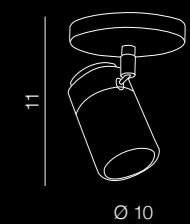

Noemie

285

IP44