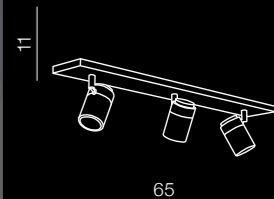

Margot

284

IP44

Margot 930

LW2309 (chrome/white)
1x (T5) HO MAX 39W
bulb included
acryl/metal chrome

Margot 630

LW2209 (chrome/white)
1x (T5) HO MAX 24W
bulb included
acryl/metal chrome

Noemie

285

IP44

Noemie 1

LC4121 (chrome)
1x GU10 MAX 35W
frosted-glass/metal chrome

Noemie 3

LC4321A (chrome)
3x GU10 MAX 35W
frosted-glass/metal chrome