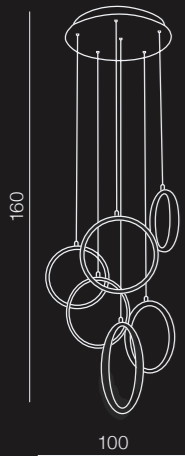

Olimp

new 14

Olimp LED

MP65013-6
LED 80W 3000K 6720lm
aluminium/crystal

Globus

15

LED

Globus

MP65013-3A (chrome)
LED 55W 3300 lm
aluminium/ crystal