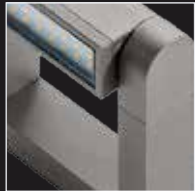

Frame wall

new 160

1 DARK GRAY

2 BRIGHT GRAY

3 WHITE

Frame wall

- 1 A-415-DGR (dark gray)
- 2 A-415-BGR (bright gray)
- 3 A-415-WH (matt white)

LED 8W 800lm IP54 aluminium

Satellite

161

Ø 83,5

Satellite LED

- AD13048-11A
- LED 5x 6W
- LED 5x 10.8W
- LED 1x 26W
- 6600 lm

chrome metal/acrylic