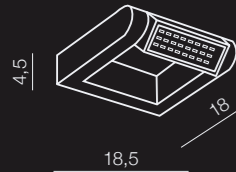

Frame wall

new 160

1 DARK GRAY

2 BRIGHT GRAY

3 WHITE

Frame wall

- 1 A-415-DGR (dark gray)
- 2 A-415-BGR (bright gray)
- 3 A-415-WH (matt white)

LED 8W 800lm IP54 aluminium

Satellite

161

Ø 83,5

Satellite LED

- AD13048-11A
- LED 5x 6W
- LED 5x 10.8W
- LED 1x 26W
- 6600 lm

chrome metal/acrylic