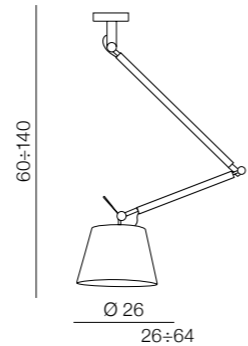

Zyta

new 234

1 WHITE

2 BLACK

3 GRAY

Zyta Wall XS

- 1 MB2300-XS-WH (white)
- 2 MB2300-XS-BK (black)
- 3 MB2300-XS-GR (gray)

1x E27 MAX 60W
fabric/ metal

Zyta Wall S

- 1 MB2300-S-WH (white)
- 2 MB2300-S-BK (black)
- 3 MB2300-S-GR (gray)

1x E27 MAX 60W
fabric/ metal

Zyta S

- 1 MD2300-S-WH (white)
- 2 MD2300-S-BK (black)
- 3 MD2300-S-GR (gray)

1x E27 MAX 60W
fabric/ metal