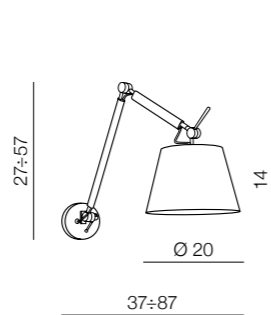

Zyta

new 234

1 WHITE

2 BLACK

3 GRAY

Zyta Wall XS

- 1 MB2300-XS-WH (white)
- 2 MB2300-XS-BK (black)
- 3 MB2300-XS-GR (gray)

1x E27 MAX 60W
fabric/ metal

Zyta Wall S

- 1 MB2300-S-WH (white)
- 2 MB2300-S-BK (black)
- 3 MB2300-S-GR (gray)

1x E27 MAX 60W
fabric/ metal

Zyta S

- 1 MD2300-S-WH (white)
- 2 MD2300-S-BK (black)
- 3 MD2300-S-GR (gray)

1x E27 MAX 60W
fabric/ metal