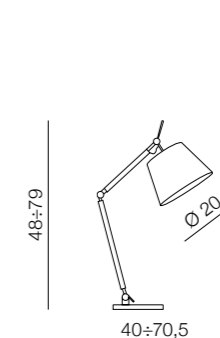

Zyta 2 S

- 1 MD2300-2S-WH (white)
- 2 MD2300-2S-BK (black)
- 3 MD2300-2S-GR (gray)

2x E27 MAX 60W
fabric/ metal

Zyta M

- 1 MD2300-M-WH (white)
- 2 MD2300-M-BK (black)
- 3 MD2300-M-GR (gray)

1x E27 MAX 60W
fabric/ metal