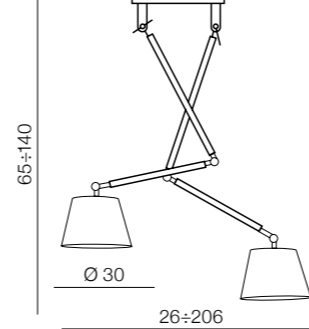

Zyta Wall S

- 1 MB2300-S-WH (white)
- 2 MB2300-S-BK (black)
- 3 MB2300-S-GR (gray)

1x E27 MAX 60W
fabric/ metal

Zyta S

- 1 MD2300-S-WH (white)
- 2 MD2300-S-BK (black)
- 3 MD2300-S-GR (gray)

1x E27 MAX 60W
fabric/ metal