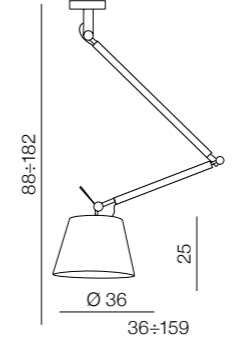

Zyta M

- 1 MD2300-M-WH (white)
- 2 MD2300-M-BK (black)
- 3 MD2300-M-GR (gray)

1x E27 MAX 60W
fabric/ metal