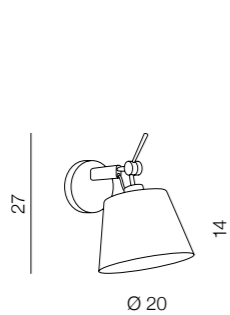

Zyta

new 234

1 WHITE

2 BLACK

3 GRAY

Zyta Wall XS

- 1 MB2300-XS-WH (white)
- 2 MB2300-XS-BK (black)
- 3 MB2300-XS-GR (gray)

1x E27 MAX 60W
fabric/ metal