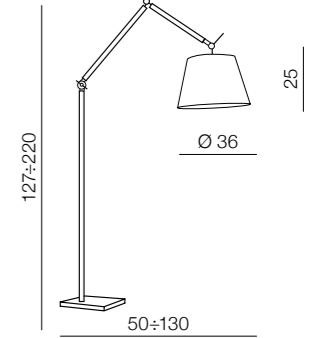

Zyta L Floor

- 1 ML2300-L-WH (white)
- 2 ML2300-L-BK (black)
- 3 ML2300-L-GR (gray)

1x E27 MAX 60W
fabric/ metal