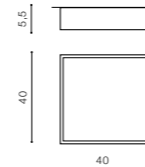

- WHITE (WH) – ** SHS543000-20-WH / SHS544000-20-WH
- BLACK (BK) – ** SHS553000-20-BK / SHS554000-20-BK

MONZA SQUARE 40 3000K/ 4000K

bulb included

** PRODUCT CODE	LED 50W 3000K RA _z 90 4200lm	
acrylic/aluminium	LED 50W 4000K RA _z 90 4400lm	
IP20	installation place	
group energy label	inlet opening	

COLOUR

- WHITE (WH) – ** SHS563000-50-WH / SHS564000-50-WH
- BLACK (BK) – ** SHS573000-50-BK / SHS574000-50-BK

* - EXPLANATION SHORTCUT PAGE 2 (E)