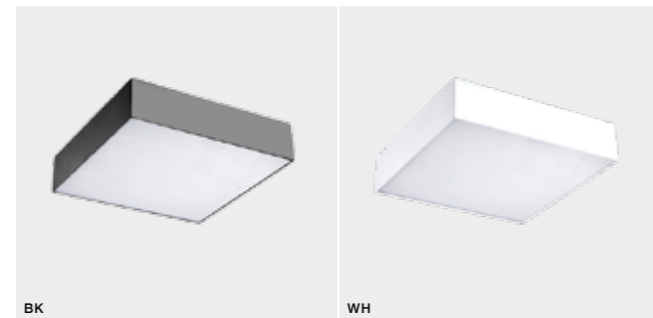

MONZA SQUARE 22 3000K/ 4000K

bulb included

** PRODUCT CODE	LED 20W 3000K RA _z 90 1680lm	
acrylic/aluminium	LED 20W 4000K RA _z 90 1760lm	
IP20	installation place	
group energy label	inlet opening	

COLOUR

- WHITE (WH) – ** SHS543000-20-WH / SHS544000-20-WH
- BLACK (BK) – ** SHS553000-20-BK / SHS554000-20-BK

MONZA SQUARE 40 3000K/ 4000K

bulb included

** PRODUCT CODE	LED 50W 3000K RA _z 90 4200lm	
acrylic/aluminium	LED 50W 4000K RA _z 90 4400lm	
IP20	installation place	
group energy label	inlet opening	

COLOUR

- WHITE (WH) – ** SHS563000-50-WH / SHS564000-50-WH
- BLACK (BK) – ** SHS573000-50-BK / SHS574000-50-BK

* - EXPLANATION SHORTCUT PAGE 2 (E)