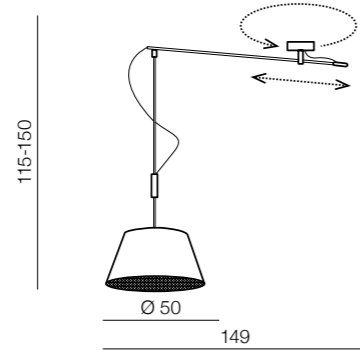

Malaga

new 240

1 WHITE

2 BLACK

3 GREY

Malaga

- 1 MD2356-MA-BK (black)
- 2 MD2356-MA-WH (white)
- 3 MD2356-MA-GR (grey)

E27 1x MAX 60W
metal/fabric

Milo

241 new

1 WHITE

2 BLACK

3 GREY

Milo

- 1 MX2295-M-BZ-BK (black)
- 2 MX2295-M-BZ-WH (white)
- 3 MX2295-M-BZ-GR (grey)

E27 3x MAX 60W
metal/fabric/acryl