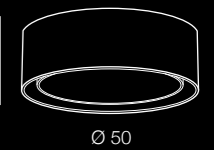

Milo

241 new

1 WHITE

2 BLACK

3 GREY

Milo

- 1 MX2295-M-BZ-BK (black)
- 2 MX2295-M-BZ-WH (white)
- 3 MX2295-M-BZ-GR (grey)

E27 3x MAX 60W
metal/fabric/acryl