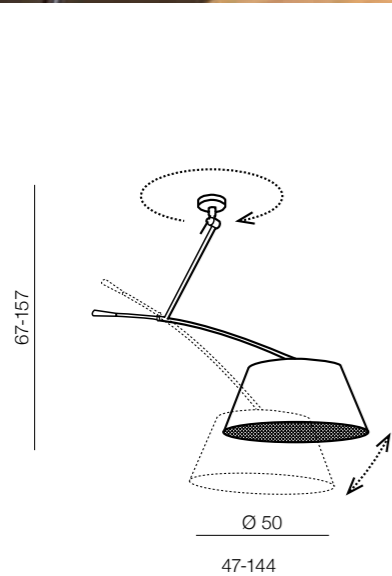

Barcelona

new 238

1 WHITE

2 BLACK

3 GREY

Barcelona

- 1 MD2355-LA-WH (white)
- 2 MD2355-LA-BK (black)
- 3 MD2355-LA-GR (grey)

E27 1x MAX 60W
metal/fabric/acryl

Alicante

239 new

1 WHITE

2 BLACK

3 GREY

Alicante

- 1 MD2361-M-WH (white)
- 2 MD2361-M-BK (black)
- 3 MD2361-M-GR (grey)

E27 1x MAX 60W
metal/fabric/acryl