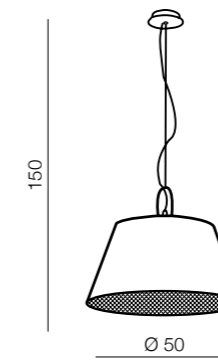

Barcelona

new 238

1 WHITE

2 BLACK

3 GREY

Barcelona

- 1 MD2355-LA-WH (white)
- 2 MD2355-LA-BK (black)
- 3 MD2355-LA-GR (grey)

E27 1x MAX 60W
metal/fabric/acryl

Alicante

239 new

1 WHITE

2 BLACK

3 GREY

Alicante

- 1 MD2361-M-WH (white)
- 2 MD2361-M-BK (black)
- 3 MD2361-M-GR (grey)

E27 1x MAX 60W
metal/fabric/acryl