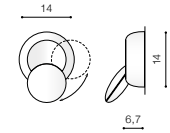

AVON

bulb included

**PRODUCT CODE	LED 5W 3000K 385lm	LED
aluminium		
IP20	installation place <input checked="" type="checkbox"/>	
group energy label		

COLOUR

- BLACK (BK) - ** GW-6100-BK
- WHITE (WH) - ** GW-6100-WH
- GOLD (GO) - ** GW-6100-GO

CLOVER

bulb included

**PRODUCT CODE	LED 12W 3000K 840lm	LED
metal / aluminium		
IP20	installation place <input checked="" type="checkbox"/>	
group energy label		

COLOUR

- BLACK (BK) - ** GW-6809-BK
- WHITE (WH) - ** GW-6809-WH