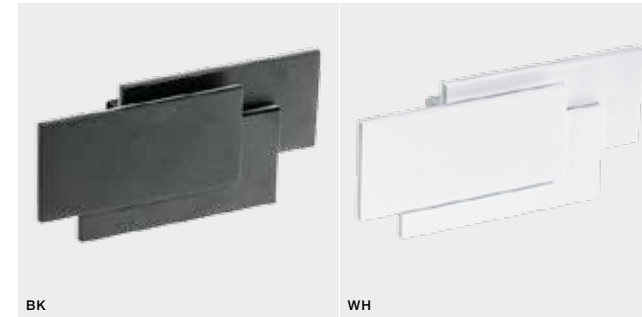

AVON

bulb included

**PRODUCT CODE	LED 5W 3000K 385lm	LED
aluminium		
IP20	installation place <input checked="" type="checkbox"/>	
group energy label		

COLOUR

- BLACK (BK) - ** GW-6100-BK
- WHITE (WH) - ** GW-6100-WH
- GOLD (GO) - ** GW-6100-GO

CLOVER

bulb included

**PRODUCT CODE	LED 12W 3000K 840lm	LED
metal / aluminium		
IP20	installation place <input checked="" type="checkbox"/>	
group energy label		

COLOUR

- BLACK (BK) - ** GW-6809-BK
- WHITE (WH) - ** GW-6809-WH