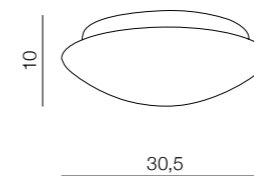

Eos M LED

LIN-1614-6W
LED 6W 3000K 260lm IP44
metal/glass

Eos L LED

LIN-1614-18W
LED 18W 3000K 970lm IP44
metal/glass