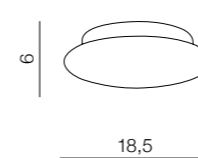

Eos M LED

LIN-1614-6W
LED 6W 3000K 260lm IP44
metal/glass

Eos L LED

LIN-1614-18W
LED 18W 3000K 970lm IP44
metal/glass