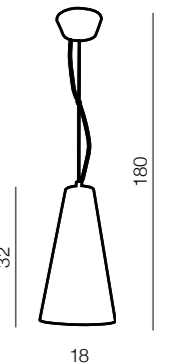

# Arcada

42

1 CLEAR

2 ORANGE

3 BLACK

**Arcada L**

- 1 MD2106-1W (clear)
- 2 MD2106-1SO (orange)
- 3 MD2106-1BL (black)

E27 1X40W  
acryl/glass/chrome

**Arcada M**

- 1 MD2106-1W (clear)
- 2 MD2106-1SO (orange)
- 3 MD2106-1BL (black)

E27 1X40W  
acryl/glass/chrome

# Capo

43

**Capo**

AD 8083-1  
E27 1x60W  
metal/glass  
chrome/chrome