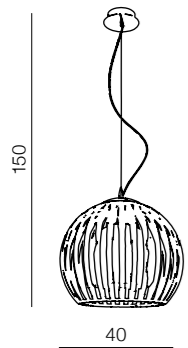

# Arcada

42

1 CLEAR

2 ORANGE

3 BLACK

**Arcada L**

- 1 MD2106-1W (clear)
- 2 MD2106-1SO (orange)
- 3 MD2106-1BL (black)

E27 1X40W  
acryl/glass/chrome

**Arcada M**

- 1 MD2106-1W (clear)
- 2 MD2106-1SO (orange)
- 3 MD2106-1BL (black)

E27 1X40W  
acryl/glass/chrome

# Capo

43

**Capo**

AD 8083-1  
E27 1x60W  
metal/glass  
chrome/chrome