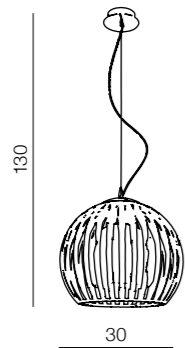

# Arcada

42

1 CLEAR

2 ORANGE

3 BLACK

**Arcada L**

- 1 MD2106-1W (clear)
- 2 MD2106-1SO (orange)
- 3 MD2106-1BL (black)

E27 1X40W  
acryl/glass/chrome

**Arcada M**

- 1 MD2106-1W (clear)
- 2 MD2106-1SO (orange)
- 3 MD2106-1BL (black)

E27 1X40W  
acryl/glass/chrome

# Capo

43

**Capo**

AD 8083-1  
E27 1x60W  
metal/glass  
chrome/chrome