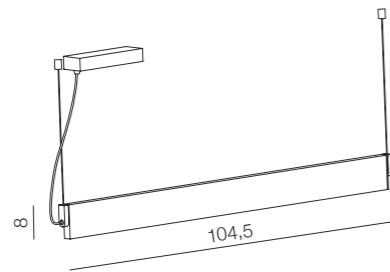

3 SATIN NICKEL

Norman XL LED

- 1 MD5932L-X WH (white)
- 2 MD5932L-X WO (wood)

LED 29W, 1740 lm
aluminium

Norman White Wall M LED

MB5932M (white)
LED 13W, 780 lm
aluminium

Norman White Wall L LED

MB5932M (white)
LED 13W, 780 lm
aluminium

Lark LED

- 1 MB12022004-18A CH (chrome)
- 2 MB12022004-18A AN (antique)
- 3 MB12022004-18A NI (satin nickel)

LED 4,3W, 260 lm
aluminium IP20