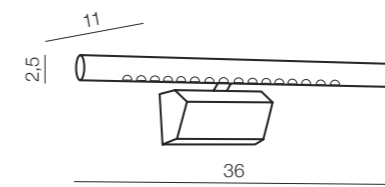

3 SATIN NICKEL

Norman XL LED

- 1 MD5932L-X WH (white)
- 2 MD5932L-X WO (wood)

LED 29W, 1740 lm
aluminium

Norman White Wall M LED

MB5932M (white)
LED 13W, 780 lm
aluminium

Norman White Wall L LED

MB5932M (white)
LED 13W, 780 lm
aluminium