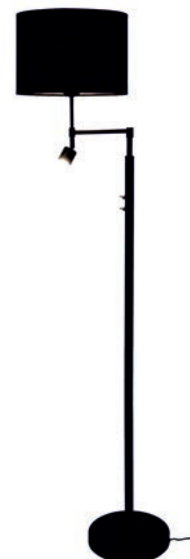

Floor lamp
COMBA P18358A-1F
W 30 | H 155 | D 30 cm
1 x E27 max 60W + LED 4W
metal black body