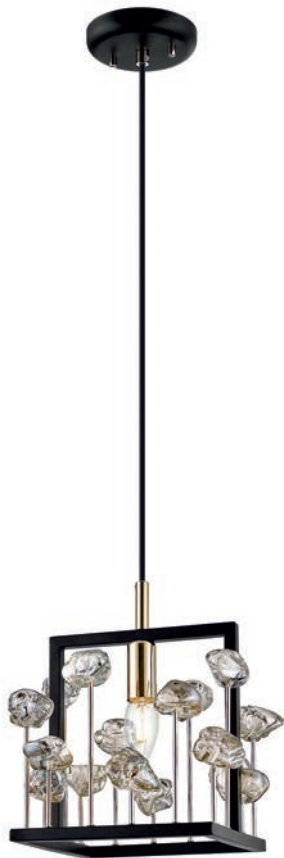

Ceiling lamp  
**GLADIUS C0535-05C-F4AC**  
Ø 43 | H 50 cm  
5 x E14 max 40W  
chrome plastic body,  
glass crystal shade

Ceiling lamp  
**GLADIUS C0535-05C-F4J7**  
Ø 43 | H 50 cm  
5 x E14 max 40W  
gold plastic body,  
glass crystal shade

Ceiling lamp  
**GLADIUS C0535-05B-F4AC**  
Ø 41 | H 32,5 cm  
5 x E14 max 40W  
chrome plastic body,  
glass crystal shade

Ceiling lamp  
**GLADIUS C0535-05B-F4J7**  
Ø 41 | H 32,5 cm  
5 x E14 max 40W  
gold plastic body,  
glass crystal shade

Wall lamp  
**GLADIUS W0535-01B-B5AC**  
W 22 | H 28 | D 11 cm  
1 x G9 max 28W  
chrome plastic body,  
glass crystal shade

Wall lamp  
**GLADIUS W0535-01B-B5J7**  
W 22 | H 28 | D 11 cm  
1 x G9 max 28W  
gold plastic body,  
glass crystal shade

Pendant lamp  
**CAROLINE P0541-01B-SDAC**  
W 23 | H 45-145 | D 23 cm  
1 x E14 max 40W  
metal matt black and french gold body,  
clear glass shade

Pendant lamp  
**CAROLINE P0541-05A-SDAC**  
Ø 61 | H 56-166 cm  
5 x E14 max 40W  
metal matt black and french gold body,  
clear glass shade