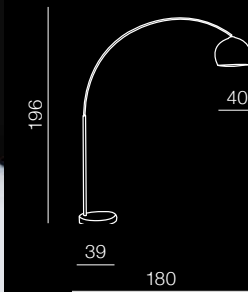

Gio

143

Gio

TS 010121W
E27 1x60W
white
metal/plastic/marble