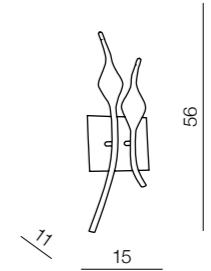

1 CHROME

2 WHITE

3 BLACK **new**

**Snake 2** 

- 1 MP 6230-15 (chrome)
- 2 MP 6230-15 (white)
- 3 MP 6230-15 (black)

G4 15x10W 12V  
metal/chrome/painting

**Snake** 

- 1 MD 6230-12 (chrome)
- 2 MD 6230-12 (white)
- 3 MD 6230-12 (black)

G4 12x20W 12V  
metal/chrome/painting

**Snake wall** 

- 1 MB 6219-2B (chrome)
- 2 MB 6219-2B (white)
- 3 MB 6219-2B (black)

G4 2x20W 12V  
metal/chrome/painting