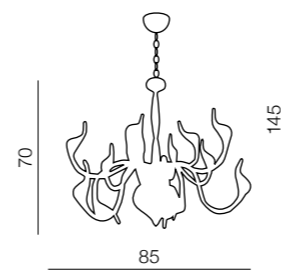

1 CHROME

2 WHITE

3 BLACK **new**

**Snake 2** 

- 1 MP 6230-15 (chrome)
- 2 MP 6230-15 (white)
- 3 MP 6230-15 (black)

G4 15x10W 12V  
metal/chrome/painting

**Snake** 

- 1 MD 6230-12 (chrome)
- 2 MD 6230-12 (white)
- 3 MD 6230-12 (black)

G4 12x20W 12V  
metal/chrome/painting

**Snake wall** 

- 1 MB 6219-2B (chrome)
- 2 MB 6219-2B (white)
- 3 MB 6219-2B (black)

G4 2x20W 12V  
metal/chrome/painting