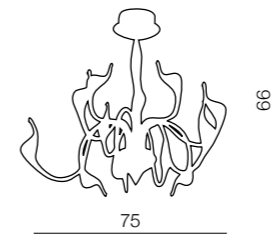

1 CHROME

2 WHITE

3 BLACK **new**

**Snake 2** 

- 1 MP 6230-15 (chrome)
- 2 MP 6230-15 (white)
- 3 MP 6230-15 (black)

G4 15x10W 12V  
metal/chrome/painting

**Snake** 

- 1 MD 6230-12 (chrome)
- 2 MD 6230-12 (white)
- 3 MD 6230-12 (black)

G4 12x20W 12V  
metal/chrome/painting

**Snake wall** 

- 1 MB 6219-2B (chrome)
- 2 MB 6219-2B (white)
- 3 MB 6219-2B (black)

G4 2x20W 12V  
metal/chrome/painting