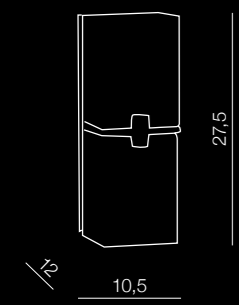

Cross

64

Cross 1

MB 758-1
E14 1x40W
metal/glass
satin nickel/white

Cross 2

MB 758-2
E14 2x40W
metal/glass
satin nickel/white

Gracia

65

new

● BLACK / GOLD

● WHITE / WHITE

Gracia wall LED

- MB 3352 (black/gold)
- MB 3352 (white/white)

LED SMD 5W
metal/aluminum