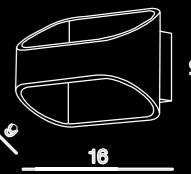

Gracia wall LED

- MB 3352 (black/gold)
- MB 3352 (white/white)

LED SMD 5W
metal/aluminum