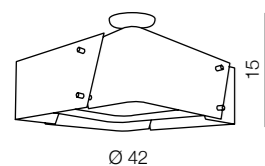

Square

72

Square 42

LC2421-S
E27 4X60W
metal/chrome/glass

Square 52

LP2421-M
E27 4X60W
metal/chrome/glass

Lotus

73

1 YELLOW

2 RED

3 WHITE

Lotus

- 1 MB 62-1Y (yellow)
- 2 MB 62-1R (red)
- 3 MB 62-1W (white)

E14 1x40W
metal/glass
satin/nickel/white