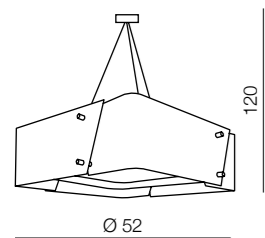

Square 42

LC2421-S
E27 4X60W
metal/chrome/glass

Square 52

LP2421-M
E27 4X60W
metal/chrome/glass

Lotus

73

1 YELLOW

2 RED

3 WHITE

Lotus

- 1 MB 62-1Y (yellow)
- 2 MB 62-1R (red)
- 3 MB 62-1W (white)

E14 1x40W
metal/glass
satin/nickel/white