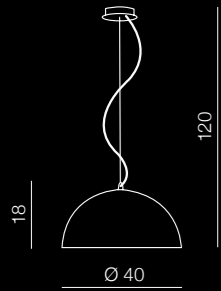

## Fantasia

- 1 LP9002 (clear)
- 2 LP9002 (amber)
- 3 LP9002 (red)
- 4 LP9002 (black)

1xE27 60W  
metal/plastic

1 CLEAR

2 AMBER

3 RED

4 BLACK