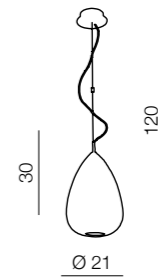

Mirage

107

Mirage 1

MD1015-1
E14 1X40W
metal/glass
chrome/white