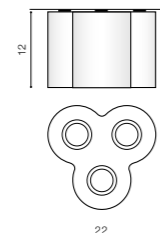

WH / CH *

NEOS 1

bulb included

FH31431B	connect GU10 1x Max.50W
metal / aluminium	
IP20	installation place
group energy label	inlet opening

COLOUR

- BLACK / CHROME (BK / CH)
- BLACK / ALUMINIUM (BK / ALU)
- WHITE / CHROME (WH / CH)
- WHITE / ALUMINIUM (WH / ALU)

TILT 90°

WH / CH *

NEOS 3

bulb included

FH31433B	connect GU10 3x Max.50W
metal / aluminium	
IP20	installation place
group energy label	inlet opening

COLOUR

- BLACK / CHROME (BK / CH)
- WHITE / CHROME (WH / CH)

TILT 90°

WH / CH *

NEOS 2

bulb included

FH31432B	connect GU10 2x Max.50W
metal / aluminium	
IP20	installation place
group energy label	inlet opening

COLOUR

- BLACK / CHROME (BK / CH)
- BLACK / ALUMINIUM (BK / ALU)
- WHITE / CHROME (WH / CH)
- WHITE / ALUMINIUM (WH / ALU)

TILT 90°

WH / CH *

NEOS 4

bulb included

FH31434B	connect GU10 4x Max.50W
metal / aluminium	
IP20	installation place
group energy label	inlet opening

COLOUR

- BLACK / CHROME (BK / CH)
- WHITE / CHROME (WH / CH)