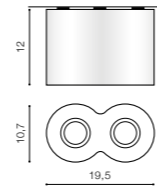

TILT 90°

WH / CH *

NEOS 3

bulb included

FH31433B	connect GU10 3x Max.50W
metal / aluminium	
IP20	installation place
group energy label	inlet opening

COLOUR

- BLACK / CHROME (BK / CH)
- WHITE / CHROME (WH / CH)

TILT 90°

WH / CH *

NEOS 2

bulb included

FH31432B	connect GU10 2x Max.50W
metal / aluminium	
IP20	installation place
group energy label	inlet opening

COLOUR

- BLACK / CHROME (BK / CH)
- BLACK / ALUMINIUM (BK / ALU)
- WHITE / CHROME (WH / CH)
- WHITE / ALUMINIUM (WH / ALU)

TILT 90°

WH / CH *

NEOS 4

bulb included

FH31434B	connect GU10 4x Max.50W
metal / aluminium	
IP20	installation place
group energy label	inlet opening

COLOUR

- BLACK / CHROME (BK / CH)
- WHITE / CHROME (WH / CH)