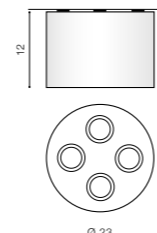

TILT 90°

WH / CH *

NEOS 2

bulb included

FH31432B	connect GU10 2x Max.50W
metal / aluminium	
IP20	installation place
group energy label	inlet opening

COLOUR

- BLACK / CHROME (BK / CH)
- BLACK / ALUMINIUM (BK / ALU)
- WHITE / CHROME (WH / CH)
- WHITE / ALUMINIUM (WH / ALU)

TILT 90°

WH / CH *

NEOS 4

bulb included

FH31434B	connect GU10 4x Max.50W
metal / aluminium	
IP20	installation place
group energy label	inlet opening

COLOUR

- BLACK / CHROME (BK / CH)
- WHITE / CHROME (WH / CH)

TILT 90°

* - EXPLANATION SHORTCUT PAGE 2 (E)