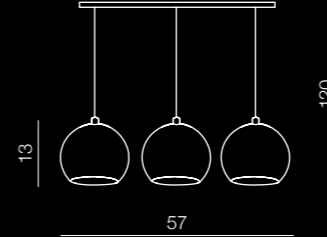

1 CHROME

1 WHITE

1 BLACK

Gulia 1

- 1 FH5951-BCB-120 (chrome)
- 2 FH5951-BCB-120 (white)
- 3 FH5951-BCB-120 (black)

1*GU10 Max 50W
metal/chrome/balistic glass

Gulia 3

- 1 FH5953-ACA-120 (chrome)
- 2 FH5953-ACA-120 (white)
- 3 FH5953-ACA-120 (black) **new**