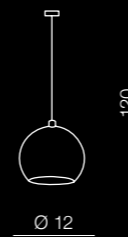

Strato

122

Strato A

AB9046-1
T5 1x22W
steel/tempered glass
white

Strato B

AX9046-L
T5 1x32W+1x22W
acryl/glass/chrome steel
/tempered glass
white

Gulia

123

1 CHROME

1 WHITE

1 BLACK

Gulia 1

- 1 FH5951-BCB-120 (chrome)
- 2 FH5951-BCB-120 (white)
- 3 FH5951-BCB-120 (black)

1*GU10 Max 50W
metal/chrome/balistic glass

Gulia 3

- 1 FH5953-ACA-120 (chrome)
- 2 FH5953-ACA-120 (white)
- 3 FH5953-ACA-120 (black) **new**