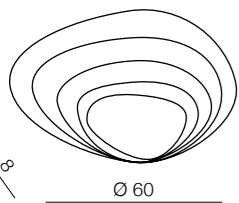

Strato

122

Strato A

AB9046-1
T5 1x22W
steel/tempered glass
white

Strato B

AX9046-L
T5 1x32W+1x22W
acryl/glass/chrome steel
/tempered glass
white

Gulia

123

1 CHROME

1 WHITE

1 BLACK

Gulia 1

- 1 FH5951-BCB-120 (chrome)
- 2 FH5951-BCB-120 (white)
- 3 FH5951-BCB-120 (black)

1*GU10 Max 50W
metal/chrome/balistic glass

Gulia 3

- 1 FH5953-ACA-120 (chrome)
- 2 FH5953-ACA-120 (white)
- 3 FH5953-ACA-120 (black) **new**