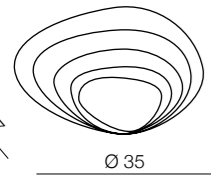

Strato

122

Strato A

AB9046-1
T5 1x22W
steel/tempered glass
white

Strato B

AX9046-L
T5 1x32W+1x22W
acryl/glass/chrome steel
/tempered glass
white

Gulia

123