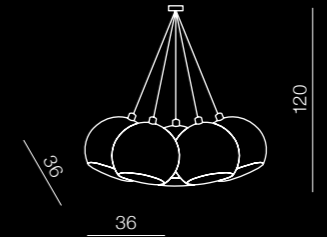

Strato

122

Strato A

AB9046-1
T5 1x22W
steel/tempered glass
white

Strato B

AX9046-L
T5 1x32W+1x22W
acryl/glass/chrome steel
/tempered glass
white

Gulia

123

1 CHROME

1 WHITE

1 BLACK

Gulia 1

- 1 FH5951-BCB-120 (chrome)
- 2 FH5951-BCB-120 (white)
- 3 FH5951-BCB-120 (black)

1*GU10 Max 50W
metal/chrome/balistic glass

Gulia 3

- 1 FH5953-ACA-120 (chrome)
- 2 FH5953-ACA-120 (white)
- 3 FH5953-ACA-120 (black) **new**

3*GU10 max 50W
metal/chrome/balistic glass

Gulia 7

- 1 FH5957-BJ-120 (chrome)
- 2 FH5957-BJ-120 (white)
- 3 FH5957-BJ-120 (black) **new**

7 *GU10 max 50W
metal/chrome/balistic glass