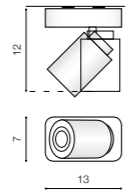

WH / GR \*

**TOMI 1**

bulb included

FH31311A11	connect GU10 1x Max.50W
metal / aluminium	
IP20	installation place
group energy label	inlet opening

COLOUR

- WHITE / GRAY (WH / GR)
- BLACK (BK)

WH / GR \*

**TOMI 3**

bulb included

FH31313A11	connect GU10 3x Max.50W
metal / aluminium	
IP20	installation place
group energy label	inlet opening

COLOUR

- WHITE / GRAY (WH / GR)
- BLACK (BK)

\* - EXPLANATION SHORTCUT PAGE 2 (E)

WH / GR \*

**TOMI 2**

bulb included

FH31312A11	connect GU10 2x Max.50W
metal / aluminium	
IP20	installation place
group energy label	inlet opening

COLOUR

- WHITE / GRAY (WH / GR)
- BLACK (BK)

WH / GR \*

**TOMI 4 PR**

FH31314S1	connect GU10 4x Max.50W
metal / aluminium	
IP20	installation place
group energy label	inlet opening

COLOUR

- WHITE / GRAY (WH / GR)

BK

BK

BK