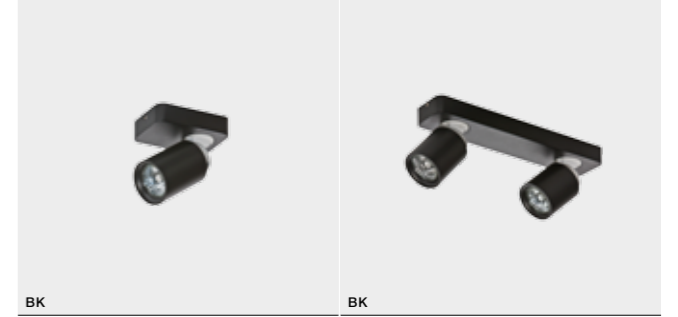

TOMI 1

bulb included

FH31311A11	connect GU10 1x Max.50W
metal / aluminium	
IP20	installation place
group energy label	inlet opening

COLOUR

- WHITE / GRAY (WH / GR)
- BLACK (BK)

TOMI 3

bulb included

FH31313A11	connect GU10 3x Max.50W
metal / aluminium	
IP20	installation place
group energy label	inlet opening

COLOUR

- WHITE / GRAY (WH / GR)
- BLACK (BK)

* - EXPLANATION SHORTCUT PAGE 2 (E)

TOMI 2

bulb included

FH31312A11	connect GU10 2x Max.50W
metal / aluminium	
IP20	installation place
group energy label	inlet opening

COLOUR

- WHITE / GRAY (WH / GR)
- BLACK (BK)

TOMI 4 PR

bulb included

FH31314A11	connect GU10 4x Max.50W
metal / aluminium	
IP20	installation place
group energy label	inlet opening

COLOUR

- WHITE / GRAY (WH / GR)
- BLACK (BK)

TOMI 4 KW

bulb included

FH31314S1	connect GU10 4x Max.50W
metal / aluminium	
IP20	installation place
group energy label	inlet opening

COLOUR

- WHITE / GRAY (WH / GR)

BK