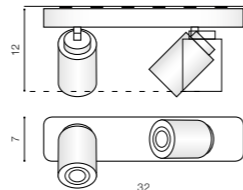

bulb included

FH31313A11	connect GU10 3x Max.50W
metal / aluminium	
IP20	installation place
group energy label	inlet opening

COLOUR

- WHITE / GRAY (WH / GR)
- BLACK (BK)

\* - EXPLANATION SHORTCUT PAGE 2 (E)

WH / GR \*

**TOMI 2**

bulb included

FH31312A11	connect GU10 2x Max.50W
metal / aluminium	
IP20	installation place
group energy label	inlet opening

COLOUR

- WHITE / GRAY (WH / GR)
- BLACK (BK)

WH / GR \*

**TOMI 4 PR**

bulb included

FH31314A11	connect GU10 4x Max.50W
metal / aluminium	
IP20	installation place
group energy label	inlet opening

COLOUR

- WHITE / GRAY (WH / GR)
- BLACK (BK)

WH / GR \*

**TOMI 4 KW**

bulb included

FH31314S1	connect GU10 4x Max.50W
metal / aluminium	
IP20	installation place
group energy label	inlet opening

COLOUR

- WHITE / GRAY (WH / GR)

BK

BK

BK