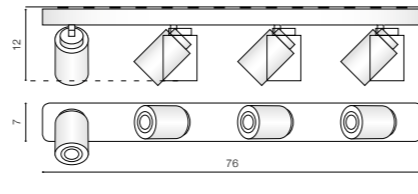

bulb included

FH31313A11	connect GU10 3x Max.50W
metal / aluminium	
IP20	installation place
group energy label	inlet opening

COLOUR

- WHITE / GRAY (WH / GR)
- BLACK (BK)

\* - EXPLANATION SHORTCUT PAGE 2 (E)

WH / GR \*

**TOMI 2**

bulb included

FH31312A11	connect GU10 2x Max.50W
metal / aluminium	
IP20	installation place
group energy label	inlet opening

COLOUR

- WHITE / GRAY (WH / GR)
- BLACK (BK)

WH / GR \*

**TOMI 4 PR**

bulb included

FH31314A11	connect GU10 4x Max.50W
metal / aluminium	
IP20	installation place
group energy label	inlet opening

COLOUR

- WHITE / GRAY (WH / GR)
- BLACK (BK)

WH / GR \*

**TOMI 4 KW**

bulb included

FH31314S1	connect GU10 4x Max.50W
metal / aluminium	
IP20	installation place
group energy label	inlet opening

COLOUR

- WHITE / GRAY (WH / GR)

BK

BK

BK