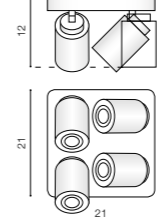

WH / GR \*

**TOMI 2**

bulb included

FH31312A11	connect GU10 2x Max.50W
metal / aluminium	
IP20	installation place
group energy label	inlet opening

COLOUR

- WHITE / GRAY (WH / GR)
- BLACK (BK)

WH / GR \*

**TOMI 4 PR**

bulb included

FH31314A11	connect GU10 4x Max.50W
metal / aluminium	
IP20	installation place
group energy label	inlet opening

COLOUR

- WHITE / GRAY (WH / GR)
- BLACK (BK)

WH / GR \*

**TOMI 4 KW**

bulb included

FH31314S1	connect GU10 4x Max.50W
metal / aluminium	
IP20	installation place
group energy label	inlet opening

COLOUR

- WHITE / GRAY (WH / GR)

BK

BK

BK