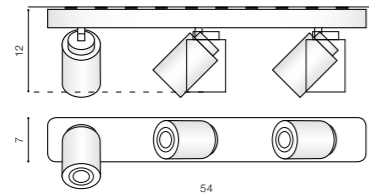

WH / GR \*

**TOMI 1**

bulb included

FH31311A11	connect GU10 1x Max.50W
metal / aluminium	
IP20	installation place
group energy label	inlet opening

COLOUR

- WHITE / GRAY (WH / GR)
- BLACK (BK)

WH / GR \*

**TOMI 3**

bulb included

FH31313A11	connect GU10 3x Max.50W
metal / aluminium	
IP20	installation place
group energy label	inlet opening

COLOUR

- WHITE / GRAY (WH / GR)
- BLACK (BK)

\* - EXPLANATION SHORTCUT PAGE 2 (E)

WH / GR \*

**TOMI 2**

bulb included

FH31312A11	connect GU10 2x Max.50W
metal / aluminium	
IP20	installation place
group energy label	inlet opening

COLOUR

- WHITE / GRAY (WH / GR)
- BLACK (BK)

WH / GR \*

**TOMI 4 PR**

FH31314S1	connect GU10 4x Max.50W
metal / aluminium	
IP20	installation place
group energy label	inlet opening

COLOUR

- WHITE / GRAY (WH / GR)

BK

BK

BK