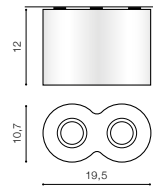

TILT 90°

WH / CH *

NEOS 3

bulb included

FH31433B	connect GU10 3x Max.50W	
metal / aluminium		
IP20	installation place	
group energy label	inlet opening	

COLOUR

- BLACK / CHROME (BK / CH)
- WHITE / CHROME (WH / CH)

TILT 90°

WH / CH *

NEOS 2

bulb included

FH31432B	connect GU10 2x Max.50W	
metal / aluminium		
IP20	installation place	
group energy label	inlet opening	

COLOUR

- BLACK / CHROME (BK / CH)
- BLACK / ALUMINIUM (BK / ALU)
- WHITE / CHROME (WH / CH)
- WHITE / ALUMINIUM (WH / ALU)

TILT 90°

WH / CH *

NEOS 4

bulb included

FH31434B	connect GU10 4x Max.50W	
metal / aluminium		
IP20	installation place	
group energy label	inlet opening	

COLOUR

- BLACK / CHROME (BK / CH)
- WHITE / CHROME (WH / CH)