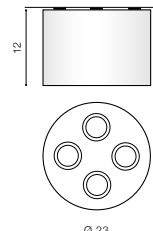

TILT 90°

WH / CH *

NEOS 2

bulb included

FH31432B	connect GU10 2x Max.50W	
metal / aluminium		
IP20	installation place	
group energy label	inlet opening	

COLOUR

- BLACK / CHROME (BK / CH)
- BLACK / ALUMINIUM (BK / ALU)
- WHITE / CHROME (WH / CH)
- WHITE / ALUMINIUM (WH / ALU)

TILT 90°

WH / CH *

NEOS 4

bulb included

FH31434B	connect GU10 4x Max.50W	
metal / aluminium		
IP20	installation place	
group energy label	inlet opening	

COLOUR

- BLACK / CHROME (BK / CH)
- WHITE / CHROME (WH / CH)

TILT 90°

* - EXPLANATION SHORTCUT PAGE 2 (E)