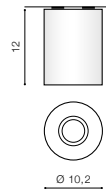

WH / CH *

NEOS 1

bulb included

FH31431B	connect GU10 1x Max.50W	
metal / aluminium		
IP20	installation place	
group energy label	inlet opening	

COLOUR

- BLACK / CHROME (BK / CH)
- BLACK / ALUMINIUM (BK / ALU)
- WHITE / CHROME (WH / CH)
- WHITE / ALUMINIUM (WH / ALU)

TILT 90°

WH / CH *

NEOS 3

bulb included

FH31433B	connect GU10 3x Max.50W	
metal / aluminium		
IP20	installation place	
group energy label	inlet opening	

COLOUR

- BLACK / CHROME (BK / CH)
- WHITE / CHROME (WH / CH)

TILT 90°

WH / CH *

NEOS 2

bulb included

FH31432B	connect GU10 2x Max.50W	
metal / aluminium		
IP20	installation place	
group energy label	inlet opening	

COLOUR

- BLACK / CHROME (BK / CH)
- BLACK / ALUMINIUM (BK / ALU)
- WHITE / CHROME (WH / CH)
- WHITE / ALUMINIUM (WH / ALU)

TILT 90°

WH / CH *

NEOS 4

bulb included

FH31434B	connect GU10 4x Max.50W	
metal / aluminium		
IP20	installation place	
group energy label	inlet opening	

COLOUR

- BLACK / CHROME (BK / CH)
- WHITE / CHROME (WH / CH)