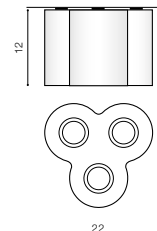

WH / CH *

NEOS 1

bulb included

FH31431B	connect GU10 1x Max.50W	
metal / aluminium		
IP20	installation place	
group energy label	inlet opening	

COLOUR

- BLACK / CHROME (BK / CH)
- BLACK / ALUMINIUM (BK / ALU)
- WHITE / CHROME (WH / CH)
- WHITE / ALUMINIUM (WH / ALU)

TILT 90°

WH / CH *

NEOS 3

bulb included

FH31433B	connect GU10 3x Max.50W	
metal / aluminium		
IP20	installation place	
group energy label	inlet opening	

COLOUR

- BLACK / CHROME (BK / CH)
- WHITE / CHROME (WH / CH)

TILT 90°

WH / CH *

NEOS 2

bulb included

FH31432B	connect GU10 2x Max.50W	
metal / aluminium		
IP20	installation place	
group energy label	inlet opening	

COLOUR

- BLACK / CHROME (BK / CH)
- BLACK / ALUMINIUM (BK / ALU)
- WHITE / CHROME (WH / CH)
- WHITE / ALUMINIUM (WH / ALU)

TILT 90°

WH / CH *

NEOS 4

bulb included

FH31434B	connect GU10 4x Max.50W	
metal / aluminium		
IP20	installation place	
group energy label	inlet opening	

COLOUR

- BLACK / CHROME (BK / CH)
- WHITE / CHROME (WH / CH)