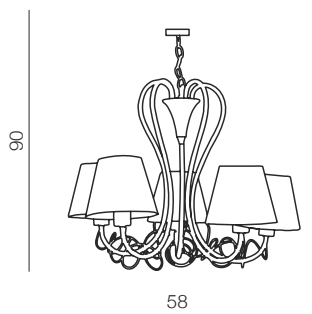

Princessa

59

Giulietta 5

8021-5P
E14 5x 40W
metal/paint/fabric