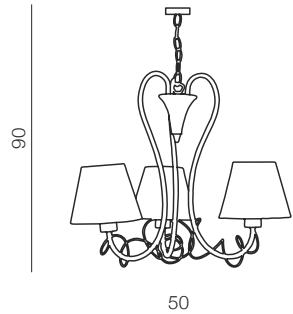

Giulietta 3

8021-3P
E14 3x 40W
metal/paint/fabric

Giulietta table

8021-1T
E14 1x 40W
metal/paint/fabric