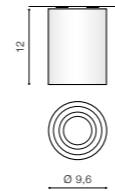

BK / ALU *

BROSS 1

bulb included

GM4100	connect GU10 1x Max.50W	<input checked="" type="checkbox"/>
metal / aluminium		
IP20	installation place	<input checked="" type="checkbox"/>
group energy label	inlet opening	

COLOUR

- ALUMINIUM (ALU)
- BLACK / ALUMINIUM (BK / ALU)
- WHITE (WH)
- WHITE / ALUMINIUM (WH / ALU)
- CHROME (CH)

BK / ALU *

BROSS 2

bulb included

GM4200	connect GU10 2x Max.50W	<input checked="" type="checkbox"/>
metal / aluminium		
IP20	installation place	<input checked="" type="checkbox"/>
group energy label	inlet opening	

COLOUR

- ALUMINIUM (ALU)
- BLACK / ALUMINIUM (BK / ALU)
- WHITE (WH)
- WHITE / ALUMINIUM (WH / ALU)
- CHROME (CH)

* - EXPLANATION SHORTCUT PAGE 2 (E)