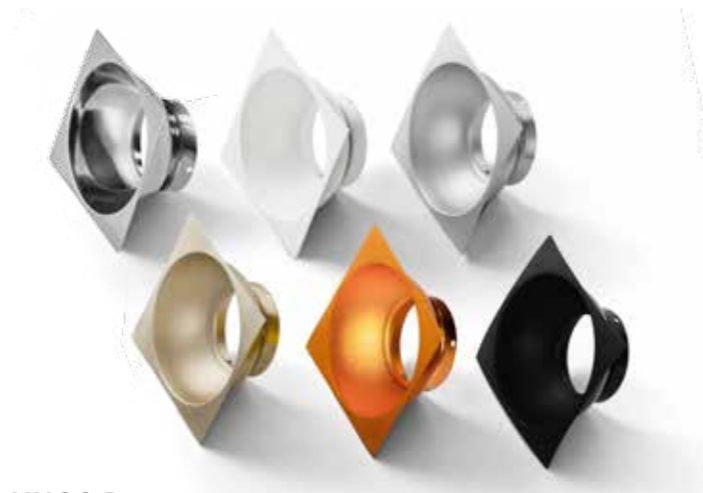

**HUGO**

bulb not included

GM4104	connect GU10 1x Max.50W	<input checked="" type="checkbox"/>
metal / aluminium		
IP20	installation place	<input type="checkbox"/>
group energy label	inlet opening	

COLOUR

- ALUMINIUM (ALU)
- BLACK (BK)
- WHITE (WH)

**HUGO R**

bulb not included

GM4104 R	connect GU10 1x Max.50W	<input checked="" type="checkbox"/>
aluminium		
IP20	installation place	<input type="checkbox"/>
group energy label	inlet opening	

COLOUR

- ALUMINIUM (ALU)
- BLACK (BK)
- WHITE (WH)
- GOLD (GO)
- CHAMPAGNE (CHA)
- CHROME (CH)

\* - EXPLANATION SHORTCUT PAGE 2 (E)