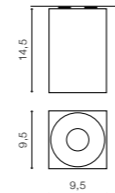

**HUGO**

bulb not included

GM4104	connect GU10 1x Max.50W	<input checked="" type="checkbox"/>
metal / aluminium		
IP20	installation place	<input type="checkbox"/>
group energy label	inlet opening	

COLOUR

- ALUMINIUM (ALU)
- BLACK (BK)
- WHITE (WH)

**HUGO R**

bulb not included

GM4104 R	connect GU10 1x Max.50W	<input checked="" type="checkbox"/>
aluminium		
IP20	installation place	<input type="checkbox"/>
group energy label	inlet opening	