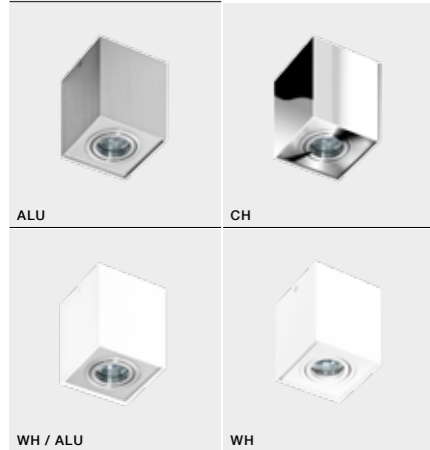

BK / ALU \*

ELOY

bulb included

GM4106	connect GU10 1x Max.50W
metal / aluminium	
IP20	installation place
group energy label	inlet opening

COLOUR

- ALUMINIUM (ALU)
- BLACK / ALUMINIUM (BK / ALU)
- WHITE (WH)
- WHITE / ALUMINIUM (WH / ALU)
- CHROME (CH)

BK / ALU

WH / ALU

WH

\* - EXPLANATION SHORTCUT PAGE 2 (E)