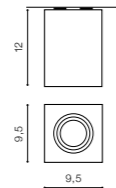

BK / ALU \*

ELOY

bulb included

GM4106	connect GU10 1x Max.50W
metal / aluminium	
IP20	installation place
group energy label	inlet opening

COLOUR

- ALUMINIUM (ALU)
- BLACK / ALUMINIUM (BK / ALU)
- WHITE (WH)
- WHITE / ALUMINIUM (WH / ALU)
- CHROME (CH)

BK / ALU

WH / ALU

WH

\* - EXPLANATION SHORTCUT PAGE 2 (E)