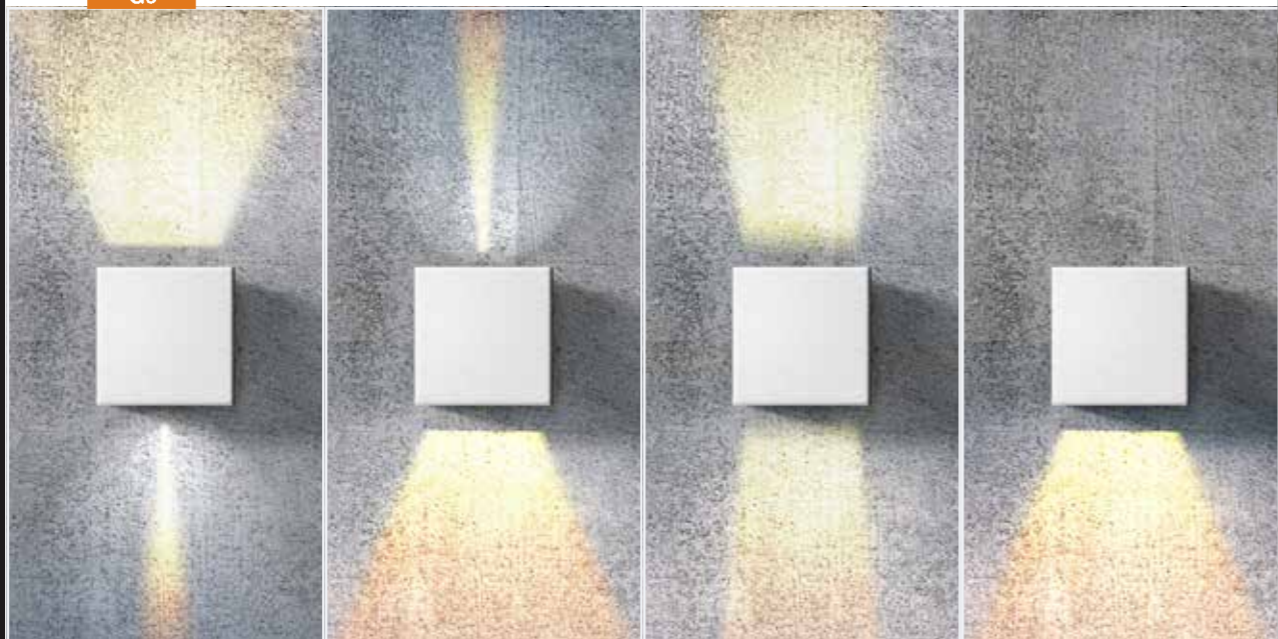

Leticia

162

1 WHITE

2 ALUMINIUM

3 ANODISED GOLD

Leticia wall

- 1 GM1111 WH (white)
- 2 GM1111 ALU (aluminium)
- 3 GM1111 AGO (anodised gold)

G9 1x 40W
metal/aluminium

Mars

163

1 WHITE / GOLD

2 BLACK / GOLD

3 WHITE

4 ALUMINIUM

Mars wall

- 1 GM1109 WH/GO (white/gold)
- 2 GM1109 BK/GO (black/gold)
- 3 GM1109 WH (white)
- 4 GM1109 ALU (aluminium)