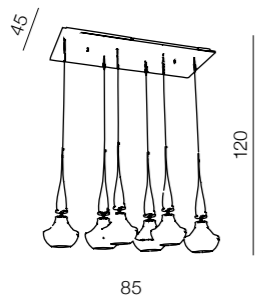

Tasos

58

1 WHITE

2 BLACK

Antires

59

Antires
LP5145-5 kod
E27 5X40W
metal/chrome/glass

Tasos 6

E14 5x40W
metal/chrome
glass/black/white

Tasos 1

- 1 MD2095-1W (white)
- 2 MD2095-1BK (black)

E14 1X40W
metal/chrome
glass/black/white