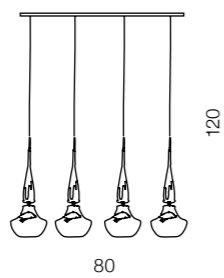

Tasos

58

1 WHITE

2 BLACK

Antires

59

Antires
LP5145-5 kod
E27 5X40W
metal/chrome/glass

Tasos 6

- 1 MD2095-6W (white)
- 2 MD2095-6BK (black)

E14 6X40W
metal/chrome
glass/black/white

Tasos 4

- 1 MD2095B-4W (white)
- 2 MD2095B-4BL (black)

E14 4X40W
metal/chrome
glass/black/white

Tasos 5

- 1 MD2095A-5W (white)
- 2 MD2095A-5BK (black)

E14 5x40W
metal/chrome
glass/black/white

Tasos 1

- 1 MD2095-1W (white)
- 2 MD2095-1BK (black)

E14 1X40W
metal/chrome
glass/black/white