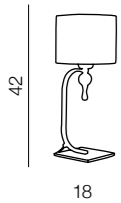

Impress

12

1 WHITE

2 BLACK

3 BROWN

Impress table

- 1 1976-1T WH (white)
- 2 1976-1T BK (black)
- 3 1976-1T BN (brown)

E27 1X60W
metal/chrome/acryl/fabric

Impress wall

- 1 1976-1W WH (white)
- 2 1976-1W BK (black)
- 3 1976-1W BN (brown)

E27 1X60W
metal/chrome/acryl/fabric

Impress 7

- 1 1976-7P WH (white)
- 2 1976-7P BK (black)
- 3 1976-7P BN (brown)

E27 7X60W
metal/chrome/acryl/fabric