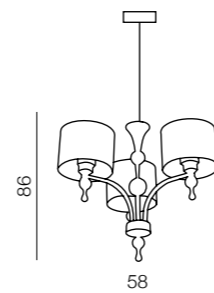

Impress

12

1 WHITE

2 BLACK

3 BROWN

Impress table

- 1 1976-1T WH (white)
- 2 1976-1T BK (black)
- 3 1976-1T BN (brown)

E27 1X60W
metal/chrome/acryl/fabric

Impress wall

- 1 1976-1W WH (white)
- 2 1976-1W BK (black)
- 3 1976-1W BN (brown)

E27 1X60W
metal/chrome/acryl/fabric

Impress 7

- 1 1976-7P WH (white)
- 2 1976-7P BK (black)
- 3 1976-7P BN (brown)

E27 7X60W
metal/chrome/acryl/fabric

Impress 5

- 1 1976-5P WH (white)
- 2 1976-5P BK (black)
- 3 1976-5P BN (brown)

E27 5X60W
metal/chrome/acryl/fabric

Impress 3

- 1 1976-3P WH (white)
- 2 1976-3P BK (black)
- 3 1976-3P BN (brown)

E27 3X60W
metal/chrome/acryl/fabric