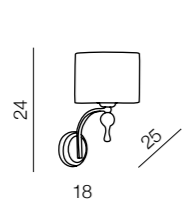

Impress

12

1 WHITE

2 BLACK

3 BROWN

Impress table

- 1 1976-1T WH (white)
- 2 1976-1T BK (black)
- 3 1976-1T BN (brown)

E27 1X60W
metal/chrome/acryl/fabric

Impress wall

- 1 1976-1W WH (white)
- 2 1976-1W BK (black)
- 3 1976-1W BN (brown)

E27 1X60W
metal/chrome/acryl/fabric

Impress 7

- 1 1976-7P WH (white)
- 2 1976-7P BK (black)
- 3 1976-7P BN (brown)

E27 7X60W
metal/chrome/acryl/fabric