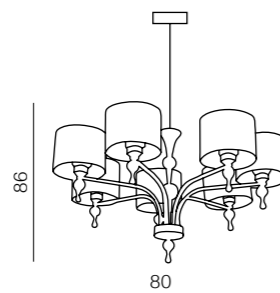

Impress

12

1 WHITE

2 BLACK

3 BROWN

Impress table

- 1 1976-1T WH (white)
- 2 1976-1T BK (black)
- 3 1976-1T BN (brown)

E27 1X60W
metal/chrome/acryl/fabric

Impress wall

- 1 1976-1W WH (white)
- 2 1976-1W BK (black)
- 3 1976-1W BN (brown)

E27 1X60W
metal/chrome/acryl/fabric

Impress 7

- 1 1976-7P WH (white)
- 2 1976-7P BK (black)
- 3 1976-7P BN (brown)

E27 7X60W
metal/chrome/acryl/fabric

Impress 5

- 1 1976-5P WH (white)
- 2 1976-5P BK (black)
- 3 1976-5P BN (brown)

E27 5X60W
metal/chrome/acryl/fabric

Impress 3

- 1 1976-3P WH (white)
- 2 1976-3P BK (black)
- 3 1976-3P BN (brown)

E27 3X60W
metal/chrome/acryl/fabric