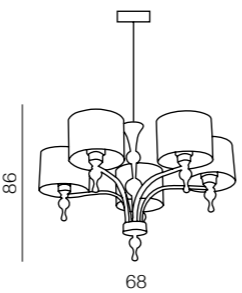

Impress

12

1 WHITE

2 BLACK

3 BROWN

Impress table

- 1 1976-1T WH (white)
- 2 1976-1T BK (black)
- 3 1976-1T BN (brown)

E27 1X60W
metal/chrome/acryl/fabric

Impress wall

- 1 1976-1W WH (white)
- 2 1976-1W BK (black)
- 3 1976-1W BN (brown)

E27 1X60W
metal/chrome/acryl/fabric

Impress 7

- 1 1976-7P WH (white)
- 2 1976-7P BK (black)
- 3 1976-7P BN (brown)

E27 7X60W
metal/chrome/acryl/fabric

Impress 5

- 1 1976-5P WH (white)
- 2 1976-5P BK (black)
- 3 1976-5P BN (brown)

E27 5X60W
metal/chrome/acryl/fabric

Impress 3

- 1 1976-3P WH (white)
- 2 1976-3P BK (black)
- 3 1976-3P BN (brown)

E27 3X60W
metal/chrome/acryl/fabric