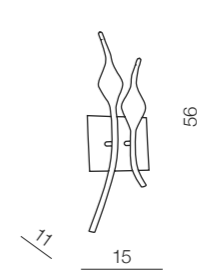

Snake

56

Snake

1 CHROME

2 WHITE

3 BLACK

Snake 2 

- 1 MP 6230-15 (chrome)
- 2 MP 6230-15 (white)
- 3 MP 6230-15 (black)

G4 15x 10W 12V
metal/chrome/painting

Snake 

- 1 MD 6230-12 (chrome)
- 2 MD 6230-12 (white)
- 3 MD 6230-12 (black)

G4 12x 20W 12V
metal/chrome/painting

Snake wall 

- 1 MB 6219-2B (chrome)
- 2 MB 6219-2B (white)
- 3 MB 6219-2B (black)