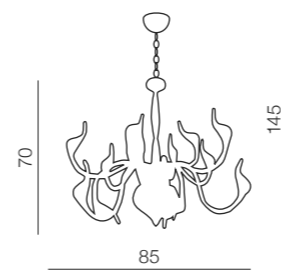

Snake

56

Snake

1 CHROME

2 WHITE

3 BLACK

Snake 2 

- 1 MP 6230-15 (chrome)
- 2 MP 6230-15 (white)
- 3 MP 6230-15 (black)

G4 15x 10W 12V
metal/chrome/painting

Snake 

- 1 MD 6230-12 (chrome)
- 2 MD 6230-12 (white)
- 3 MD 6230-12 (black)

G4 12x 20W 12V
metal/chrome/painting

Snake wall 

- 1 MB 6219-2B (chrome)
- 2 MB 6219-2B (white)
- 3 MB 6219-2B (black)