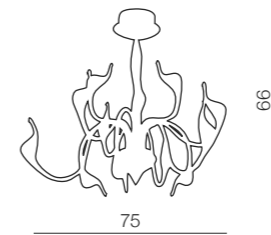

Snake

- 1 MD 6230-12 (chrome)
- 2 MD 6230-12 (white)
- 3 MD 6230-12 (black)

G4 12x 20W 12V
metal/chrome/painting