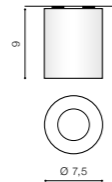

## BORIS

bulb not included

GM4108	connect GU10 1x Max. 50W
metal / aluminium	
IP20	installation place
group energy label	inlet opening

### COLOUR

- ALUMINIUM (ALU)
- WHITE (WH)
- BLACK (BK)

Ø 7,5