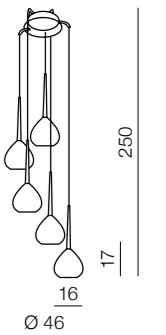

1 WHITE / BLACK

2 BLACK / BLACK

3 RED / BLACK

Amber milano

2285-5P
5xG9 40W
metal/chromeglass/
chrome

Aga wall

- 1 MB1289 WH (white/black)
- 2 MB1289 BK (black/black)
- 3 MB1289 RD (red/black)

1xE14 40W
metal/glass

Aga 1

- 1 MD1289-1WH (white/black)
- 2 MD1289-1BK (black/black)
- 3 MD1289-1RD (red/black)

1xE14 40W
metal/glass

Aga 3

- 1 MD1289-3WH (white/black)
- 2 MD1289-3BK (black/black)
- 3 MD1289-3RD (red/black)

3xE14 40W
metal/glass

Aga 4

- 1 MD1289-4WH (white/black)
- 2 MD1289-4BK (black/black)
- 3 MD1289-4RD (red/black)

4xE14 40W
metal/glass

Aga 5

- 1 MD1289-5WH (white/black)
- 2 MD1289-5BK (black/black)
- 3 MD1289-5RD (red/black)

5xE14 40W
metal/glass