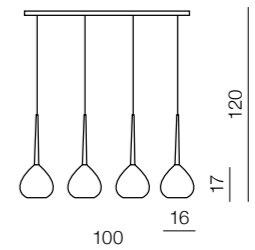

1 WHITE / BLACK

2 BLACK / BLACK

3 RED / BLACK

Amber milano

2285-5P
5xG9 40W
metal/chromeglass/
chrome

Aga wall

- 1 MB1289 WH (white/black)
- 2 MB1289 BK (black/black)
- 3 MB1289 RD (red/black)

1xE14 40W
metal/glass

Aga 1

- 1 MD1289-1WH (white/black)
- 2 MD1289-1BK (black/black)
- 3 MD1289-1RD (red/black)

1xE14 40W
metal/glass

Aga 3

- 1 MD1289-3WH (white/black)
- 2 MD1289-3BK (black/black)
- 3 MD1289-3RD (red/black)

3xE14 40W
metal/glass

Aga 4

- 1 MD1289-4WH (white/black)
- 2 MD1289-4BK (black/black)
- 3 MD1289-4RD (red/black)

4xE14 40W
metal/glass

Aga 5

- 1 MD1289-5WH (white/black)
- 2 MD1289-5BK (black/black)
- 3 MD1289-5RD (red/black)

5xE14 40W
metal/glass