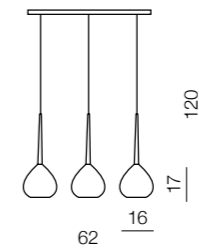

1 WHITE / BLACK

2 BLACK / BLACK

3 RED / BLACK

Amber milano

2285-5P
5xG9 40W
metal/chromeglass/
chrome

Aga wall

- 1 MB1289 WH (white/black)
- 2 MB1289 BK (black/black)
- 3 MB1289 RD (red/black)

1xE14 40W
metal/glass

Aga 1

- 1 MD1289-1WH (white/black)
- 2 MD1289-1BK (black/black)
- 3 MD1289-1RD (red/black)

1xE14 40W
metal/glass

Aga 3

- 1 MD1289-3WH (white/black)
- 2 MD1289-3BK (black/black)
- 3 MD1289-3RD (red/black)

3xE14 40W
metal/glass

Aga 4

- 1 MD1289-4WH (white/black)
- 2 MD1289-4BK (black/black)
- 3 MD1289-4RD (red/black)

4xE14 40W
metal/glass

Aga 5

- 1 MD1289-5WH (white/black)
- 2 MD1289-5BK (black/black)
- 3 MD1289-5RD (red/black)

5xE14 40W
metal/glass