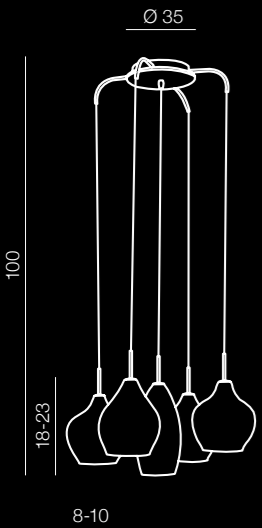

1 WHITE / BLACK

2 BLACK / BLACK

3 RED / BLACK

Amber milano

2285-5P
5xG9 40W
metal/chromeglass/
chrome

Aga wall

- 1 MB1289 WH (white/black)
- 2 MB1289 BK (black/black)
- 3 MB1289 RD (red/black)

1xE14 40W
metal/glass

Aga 1

- 1 MD1289-1WH (white/black)
- 2 MD1289-1BK (black/black)
- 3 MD1289-1RD (red/black)

1xE14 40W
metal/glass

Aga 3

- 1 MD1289-3WH (white/black)
- 2 MD1289-3BK (black/black)
- 3 MD1289-3RD (red/black)

3xE14 40W
metal/glass

Aga 4

- 1 MD1289-4WH (white/black)
- 2 MD1289-4BK (black/black)
- 3 MD1289-4RD (red/black)

4xE14 40W
metal/glass

Aga 5

- 1 MD1289-5WH (white/black)
- 2 MD1289-5BK (black/black)
- 3 MD1289-5RD (red/black)

5xE14 40W
metal/glass