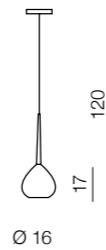

1 WHITE / BLACK

2 BLACK / BLACK

3 RED / BLACK

Amber milano

2285-5P
5xG9 40W
metal/chromeglass/
chrome

Aga wall

- 1 MB1289 WH (white/black)
- 2 MB1289 BK (black/black)
- 3 MB1289 RD (red/black)

1xE14 40W
metal/glass

Aga 1

- 1 MD1289-1WH (white/black)
- 2 MD1289-1BK (black/black)
- 3 MD1289-1RD (red/black)

1xE14 40W
metal/glass

Aga 3

- 1 MD1289-3WH (white/black)
- 2 MD1289-3BK (black/black)
- 3 MD1289-3RD (red/black)

3xE14 40W
metal/glass

Aga 4

- 1 MD1289-4WH (white/black)
- 2 MD1289-4BK (black/black)
- 3 MD1289-4RD (red/black)

4xE14 40W
metal/glass

Aga 5

- 1 MD1289-5WH (white/black)
- 2 MD1289-5BK (black/black)
- 3 MD1289-5RD (red/black)

5xE14 40W
metal/glass