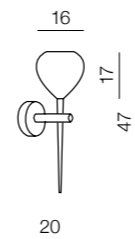

1 WHITE / BLACK

2 BLACK / BLACK

3 RED / BLACK

Amber milano

2285-5P
5xG9 40W
metal/chromeglass/
chrome

Aga wall

- 1 MB1289 WH (white/black)
- 2 MB1289 BK (black/black)
- 3 MB1289 RD (red/black)

1xE14 40W
metal/glass

Aga 1

- 1 MD1289-1WH (white/black)
- 2 MD1289-1BK (black/black)
- 3 MD1289-1RD (red/black)

1xE14 40W
metal/glass

Aga 3

- 1 MD1289-3WH (white/black)
- 2 MD1289-3BK (black/black)
- 3 MD1289-3RD (red/black)

3xE14 40W
metal/glass

Aga 4

- 1 MD1289-4WH (white/black)
- 2 MD1289-4BK (black/black)
- 3 MD1289-4RD (red/black)

4xE14 40W
metal/glass

Aga 5

- 1 MD1289-5WH (white/black)
- 2 MD1289-5BK (black/black)
- 3 MD1289-5RD (red/black)

5xE14 40W
metal/glass