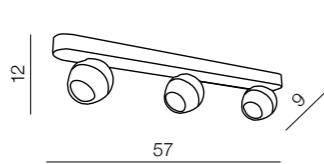

Pera 3

1. 1 FH5783A9-3WH (sand white)
   - 2 FH5783A9-3GR (sand gray)
   - 3 FH5783A9-3ALU (alu)
2. 3x GU10 * aluminium