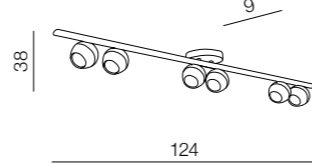

Pera

310

* BULB NOT INCLUDED

Pera 1

1. 1 FH5781B3-1WH (sand white)
   - 2 FH5781B3-1GR (sand gray)
   - 3 FH5781B3-1ALU (alu)
2. 1x GU10 * aluminium

Pera 2

1. 1 FH5782A9-2WH (sand white)
   - 2 FH5782A9-2GR (sand gray)
   - 3 FH5782A9-2ALU (alu)
2. 2x GU10 * aluminium

Pera 3

1. 1 FH5783A9-3WH (sand white)
   - 2 FH5783A9-3GR (sand gray)
   - 3 FH5783A9-3ALU (alu)
2. 3x GU10 * aluminium

Pera 3 round

1. 1 FH5783B3-3RWH (sand white)
   - 2 FH5783B3-3RGR (sand gray)
   - 3 FH5783B3-3RALU (alu)
2. 3x GU10 * aluminium

Pera 6

1. 1 FH5786TBB-6WH (sand white)
   - 2 FH5786TBB-6GR (sand gray)
2. 6x GU10 * aluminium

Pera

311