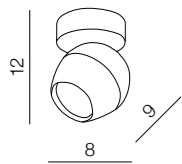

Pera

310

1 WHITE

2 GRAY

3 ALU

* BULB NOT INCLUDED

Pera 1

- 1 FH5781B3-1WH (sand white)
 - 2 FH5781B3-1GR (sand gray)
 - 3 FH5781B3-1ALU (alu)
- 1x GU10 * aluminium