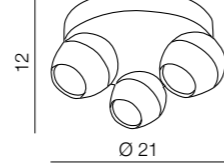

Pera 3 round

1. 1 FH5783B3-3RWH (sand white)
   - 2 FH5783B3-3RGR (sand gray)
   - 3 FH5783B3-3RALU (alu)
2. 3x GU10 * aluminium