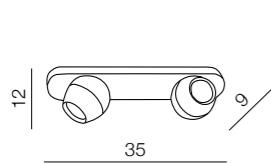

Pera

310

1 WHITE

2 GRAY

3 ALU

* BULB NOT INCLUDED

Pera 1

- 1 FH5781B3-1WH (sand white)
 - 2 FH5781B3-1GR (sand gray)
 - 3 FH5781B3-1ALU (alu)
- 1x GU10 * aluminium