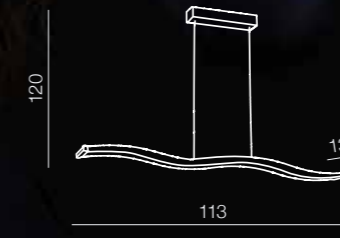

Wheel

24

120-160  
Ø 45, Ø 60, Ø 75

LED

Wheel 3 Big

MP57011-BA-3 (chrome)  
LED 70.5W 4600 lm  
chrome/metal

200-320  
Ø 85

LED

Wheel 6

MP57011-6A (chrome)  
LED 135W 8800 lm  
chrome/metal

Bertone

25

Bertone wall LED

7103-2W (chrome)  
1x LED 9W 510 lm  
acryl/metal

Bertone pendant LED

7103-2P (chrome)  
1x LED 37W 2100 lm  
acryl/metal