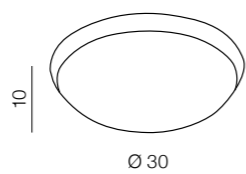

Rita

286

IP44

Lucie

287

IP44

Rita

LC3207 (chrome/white)
2x E27 MAX 20W
opal glass/metal chrome