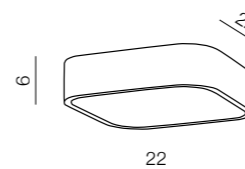

Rita

286

IP44

Lucie

287

IP44

Rita

LC3207 (chrome/white)
2x E27 MAX 20W
opal glass/metal chrome