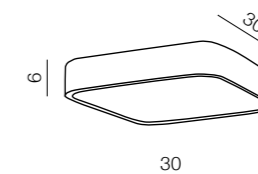

Lucie 43

LC3512 (chrome/white)
3x E27 MAX 40W
use LED bulbs only
acryl/metal chrome