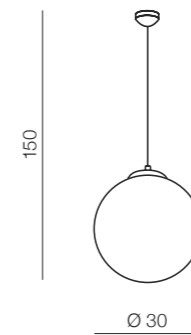

White Ball 30

FLWB30WH (white)
E27 1x MAX 40W
glass/metal chrome