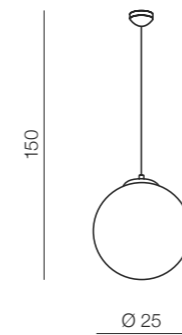

## Strato B

AX9046-L  
T5 1x 32W+1x 22W  
acryl/glass/chrome steel  
/tempered glass  
white

# White ball

149

## White Ball 20

FLWB20WH (white)  
E27 1x MAX 40W  
glass/metal chrome