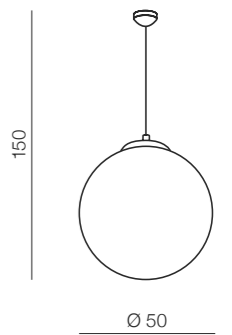

White Ball 50

FLWB50WH (white)
E27 1x MAX 40W
glass/metal chrome