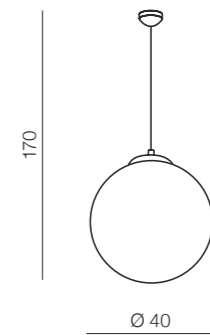

White Ball 40

FLWB40WH (white)
E27 1x MAX 40W
glass/metal chrome