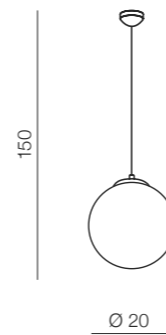

## Strato A

AB9046-1  
T5 1x 22W  
steel/tempered glass  
white

# White ball

149

## White Ball 40

FLWB40WH (white)  
E27 1x MAX 40W  
glass/metal chrome

## White Ball 50

FLWB50WH (white)  
E27 1x MAX 40W  
glass/metal chrome