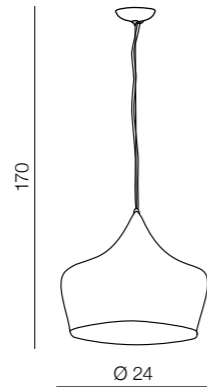

Orient

226

1 BLACK/GOLD

2 WHITE/GOLD

Orient

- 1 LP6008 WH/GO (white/gold)
- 2 LP6008 BK/GO (black/gold)

1x E27 MAX 60W
aluminium

Chink

227

1 BLACK/GOLD

2 WHITE/GOLD

Chink

- 1 LP6002-L BK/GO (black/gold)
- 2 LP6002-L WH/GO (white/gold)

1x E27 40W
metal/fabric