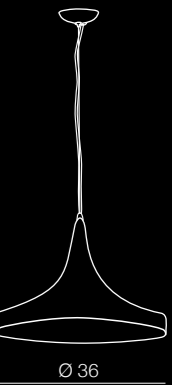

Orient

226

1 BLACK/GOLD

2 WHITE/GOLD

Orient

- 1 LP6008 WH/GO (white/gold)
- 2 LP6008 BK/GO (black/gold)

1x E27 MAX 60W
aluminium

Chink

227

1 BLACK/GOLD

2 WHITE/GOLD

Chink

- 1 LP6002-L BK/GO (black/gold)
- 2 LP6002-L WH/GO (white/gold)

1x E27 40W
metal/fabric