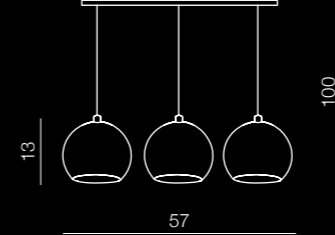

Gulia 1

- 1 FH5951-BCB-120 (chrome)
- 2 FH5951-BCB-120 (white)
- 3 FH5951-BCB-120 (black)

1x GU10 MAX 50W *
metal/chrome/balistic glass

Gulia 3

- 1 FH5953-ACA-120 (chrome)
- 2 FH5953-ACA-120 (white)
- 3 FH5953-ACA-120 (black)

1x GU10 MAX 50W *
sand black/chrome/sand white