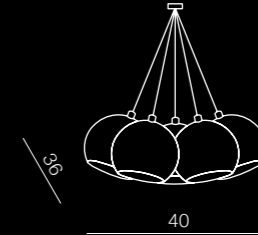

Gulia 7

- 1 FH5957-BJ-120 (chrome)
- 2 FH5957-BJ-120 (white)
- 3 FH5957-BJ-120 (black)

7x GU10 MAX 50W *
metal/chrome/balistic glass

- 1 FH5951BCB-120 (chrome)
- 2 FH5951BCB-120 (white)
- 3 FH5951BCB-120 (black)

1x GU10 MAX 50W *
sand black/chrome/sand white