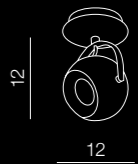

Gulia wall

- 1 FH5951BCB-120 (chrome)
- 2 FH5951BCB-120 (white)
- 3 FH5951BCB-120 (black)

1x GU10 MAX 50W *
sand black/chrome/sand white