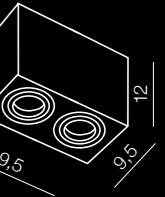

ELOY

GM4106
GU10 1x MAX.50W
metal/aluminium

ELOY 2

GM4106
GU10 2x MAX.50W
metal/aluminium