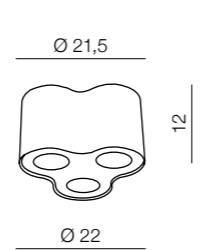

Neos 3

1. 1 FH31433B (black/chrome)
   - 2 FH31433B (white/chrome)
2. 3x GU10 MAX 50W
   bulb not included