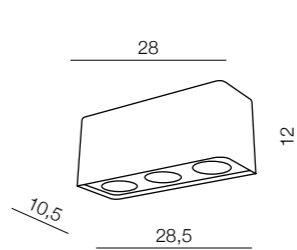

Nino 3

- 1 FH31433S (black/chrome)
- 2 FH31433S (white/chrome)

3x GU10 MAX 50W
bulb not included