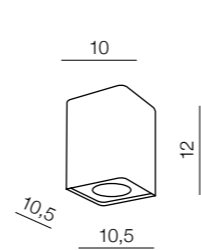

2x GU10 MAX 50W  
bulb not included

Neos 3

- 1 FH31433B (black/chrome)
  - 2 FH31433B (white/chrome)
- 3x GU10 MAX 50W  
bulb not included

Neos 4

- 1 FH31434B (black/chrome)
  - 2 FH31434B (white/chrome)
- 4x GU10 MAX 50W  
bulb not included