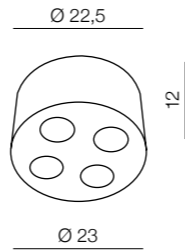

Neos 4

1. 1 FH31434B (black/chrome)
   - 2 FH31434B (white/chrome)
2. 4x GU10 MAX 50W
   bulb not included