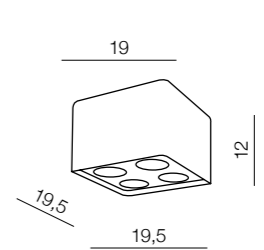

Nino 4

- 1 FH31434S (black/chrome)
- 2 FH31434S (white/chrome)
- 3 FH31434S (black/aluminum)
- 4 FH31434S (white/aluminium)

4x GU10 MAX 50W
bulb not included