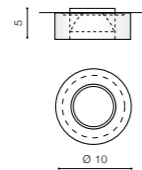

CLARE GLASS *

VEKTOR ROUND

bulb not included

SC760R-A	connect GU10 1x Max 50W - included
aluminium / crystal	connect MR16 1x Max 50W (option)
IP20	installation place
group energy label	inlet opening Ø 6,5cm

COLOUR

CLARE GLASS

* - EXPLANATION SHORTCUT PAGE 2 (E)

CLARE GLASS *

VEKTOR SQUARE

bulb not included

SC760SQ-A	connect GU10 1x Max 50W - included
aluminium / crystal	connect MR16 1x Max 50W (option)
IP20	installation place
group energy label	inlet opening Ø 6,5cm

COLOUR

CLARE GLASS

CLARE GLASS *

VEKTOR 2 SQUARE

bulb not included

SC760SQ-A2	connect GU10 1x Max 50W - included
aluminium / crystal	connect MR16 1x Max 50W (option)
IP20	installation place
group energy label	inlet opening 6,5x15cm