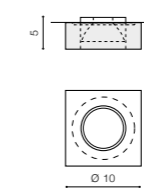

COLOUR

CLARE GLASS

* - EXPLANATION SHORTCUT PAGE 2 (E)

CLARE GLASS *

VEKTOR SQUARE

bulb not included

SC760SQ-A	connect GU10 1x Max 50W - included
aluminium / crystal	connect MR16 1x Max 50W (option)
IP20	installation place
group energy label	inlet opening Ø 6,5cm

COLOUR

CLARE GLASS

CLARE GLASS *

VEKTOR 2 SQUARE

bulb not included

SC760SQ-A2	connect GU10 1x Max 50W - included
aluminium / crystal	connect MR16 1x Max 50W (option)
IP20	installation place
group energy label	inlet opening 6,5x15cm